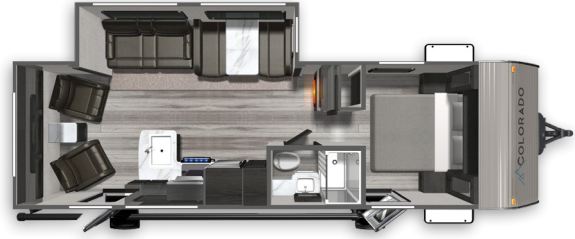

COLORADO 26RLC

Length: 30' 9" **Weight:** 6,298 lbs **Sleeps:** 2-4
Fresh Water: 37 gals.. **Grey Water:** 42 gals. **Waste Water:** 42 gals.