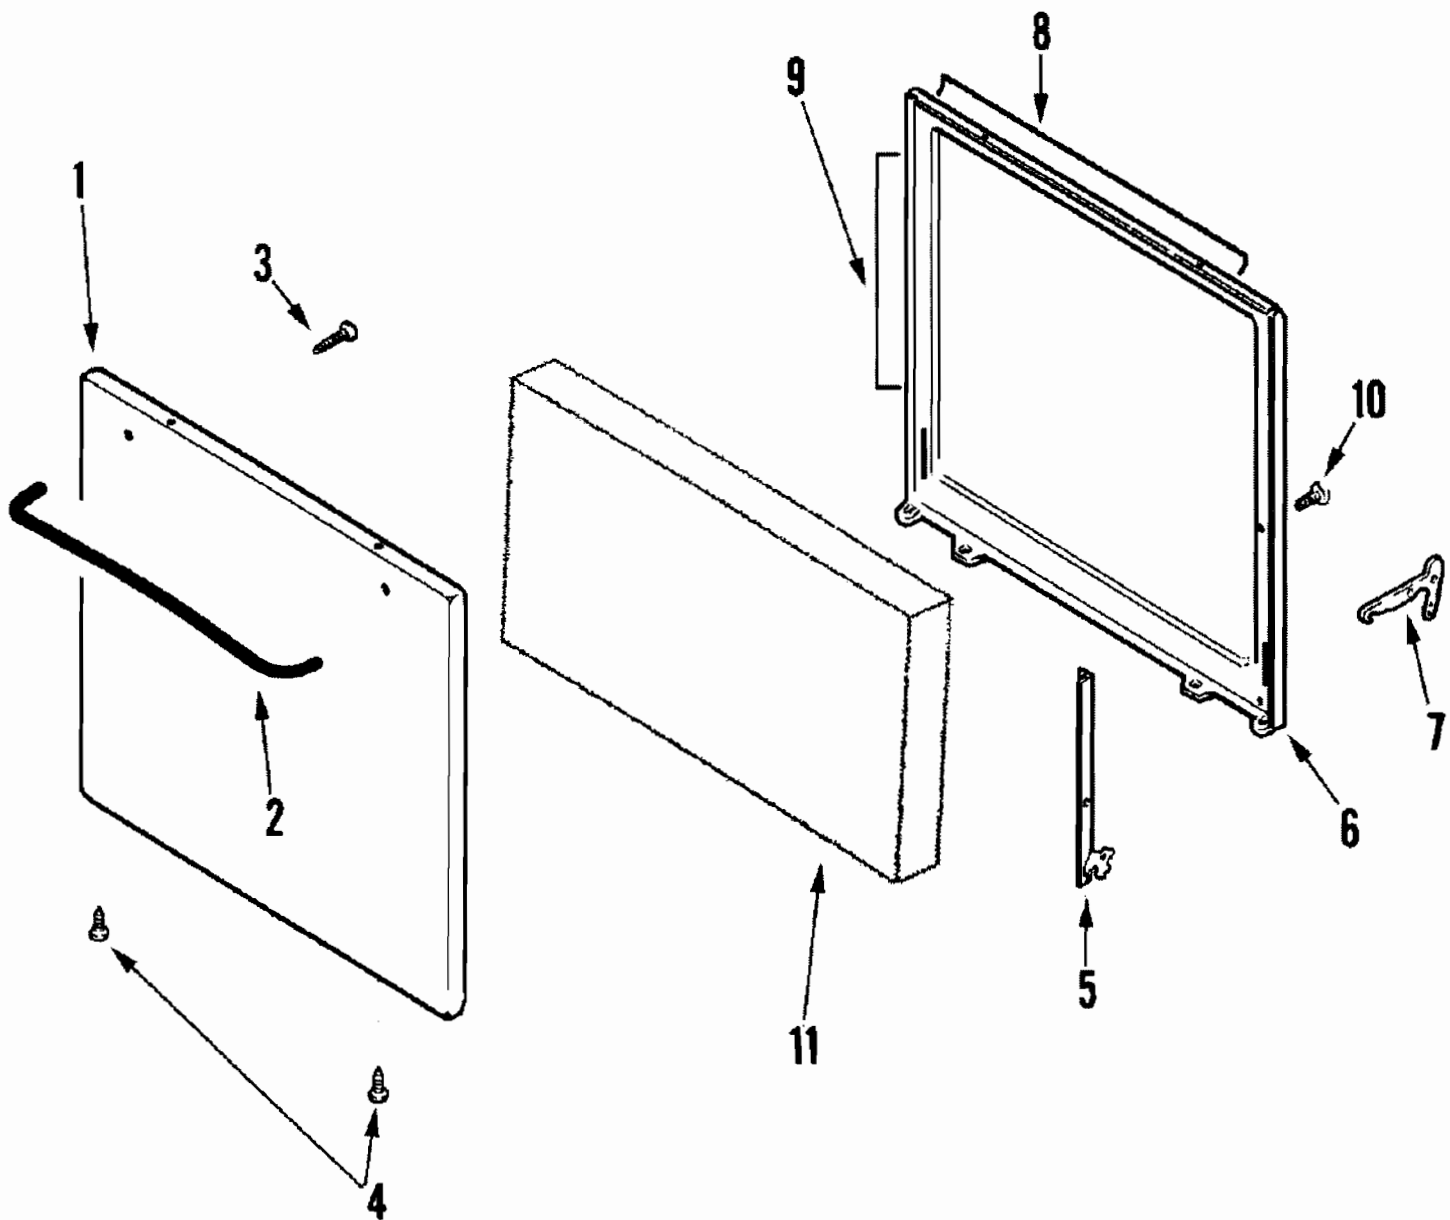

Model Number: CLY1628BDB
BOM/Serial #: CLY1628BDB
Graphic Title: DOOR

Image	Key	Part Number	Description	Substitution	Qty.
1	1	2401F126-70	PANEL, DOOR (BLK)		1
1	2	74003929	HANDLE, DOOR (BLK)		1
1	3	74002059	SCREW		2
1	4	74004069	SCREW (#10 X 3/4")		2
1	5	12400029	HINGE KIT (RT)		1
1	5	12400028	HINGE KIT (LT)		1
1	6	74004227	LINING, DOOR		1
1	7	3423F001-34	ARM, SPRING		2
1	8	7212P014-60	SEAL, DOOR (TOP)		1
1	9	7212P038-60	SEAL, DOOR (SIDES)		2
1	10	7101P124-60	SCREW WWASHER (CHR)	74003976	4
1	11	74001092	INSULATION, DOOR		1