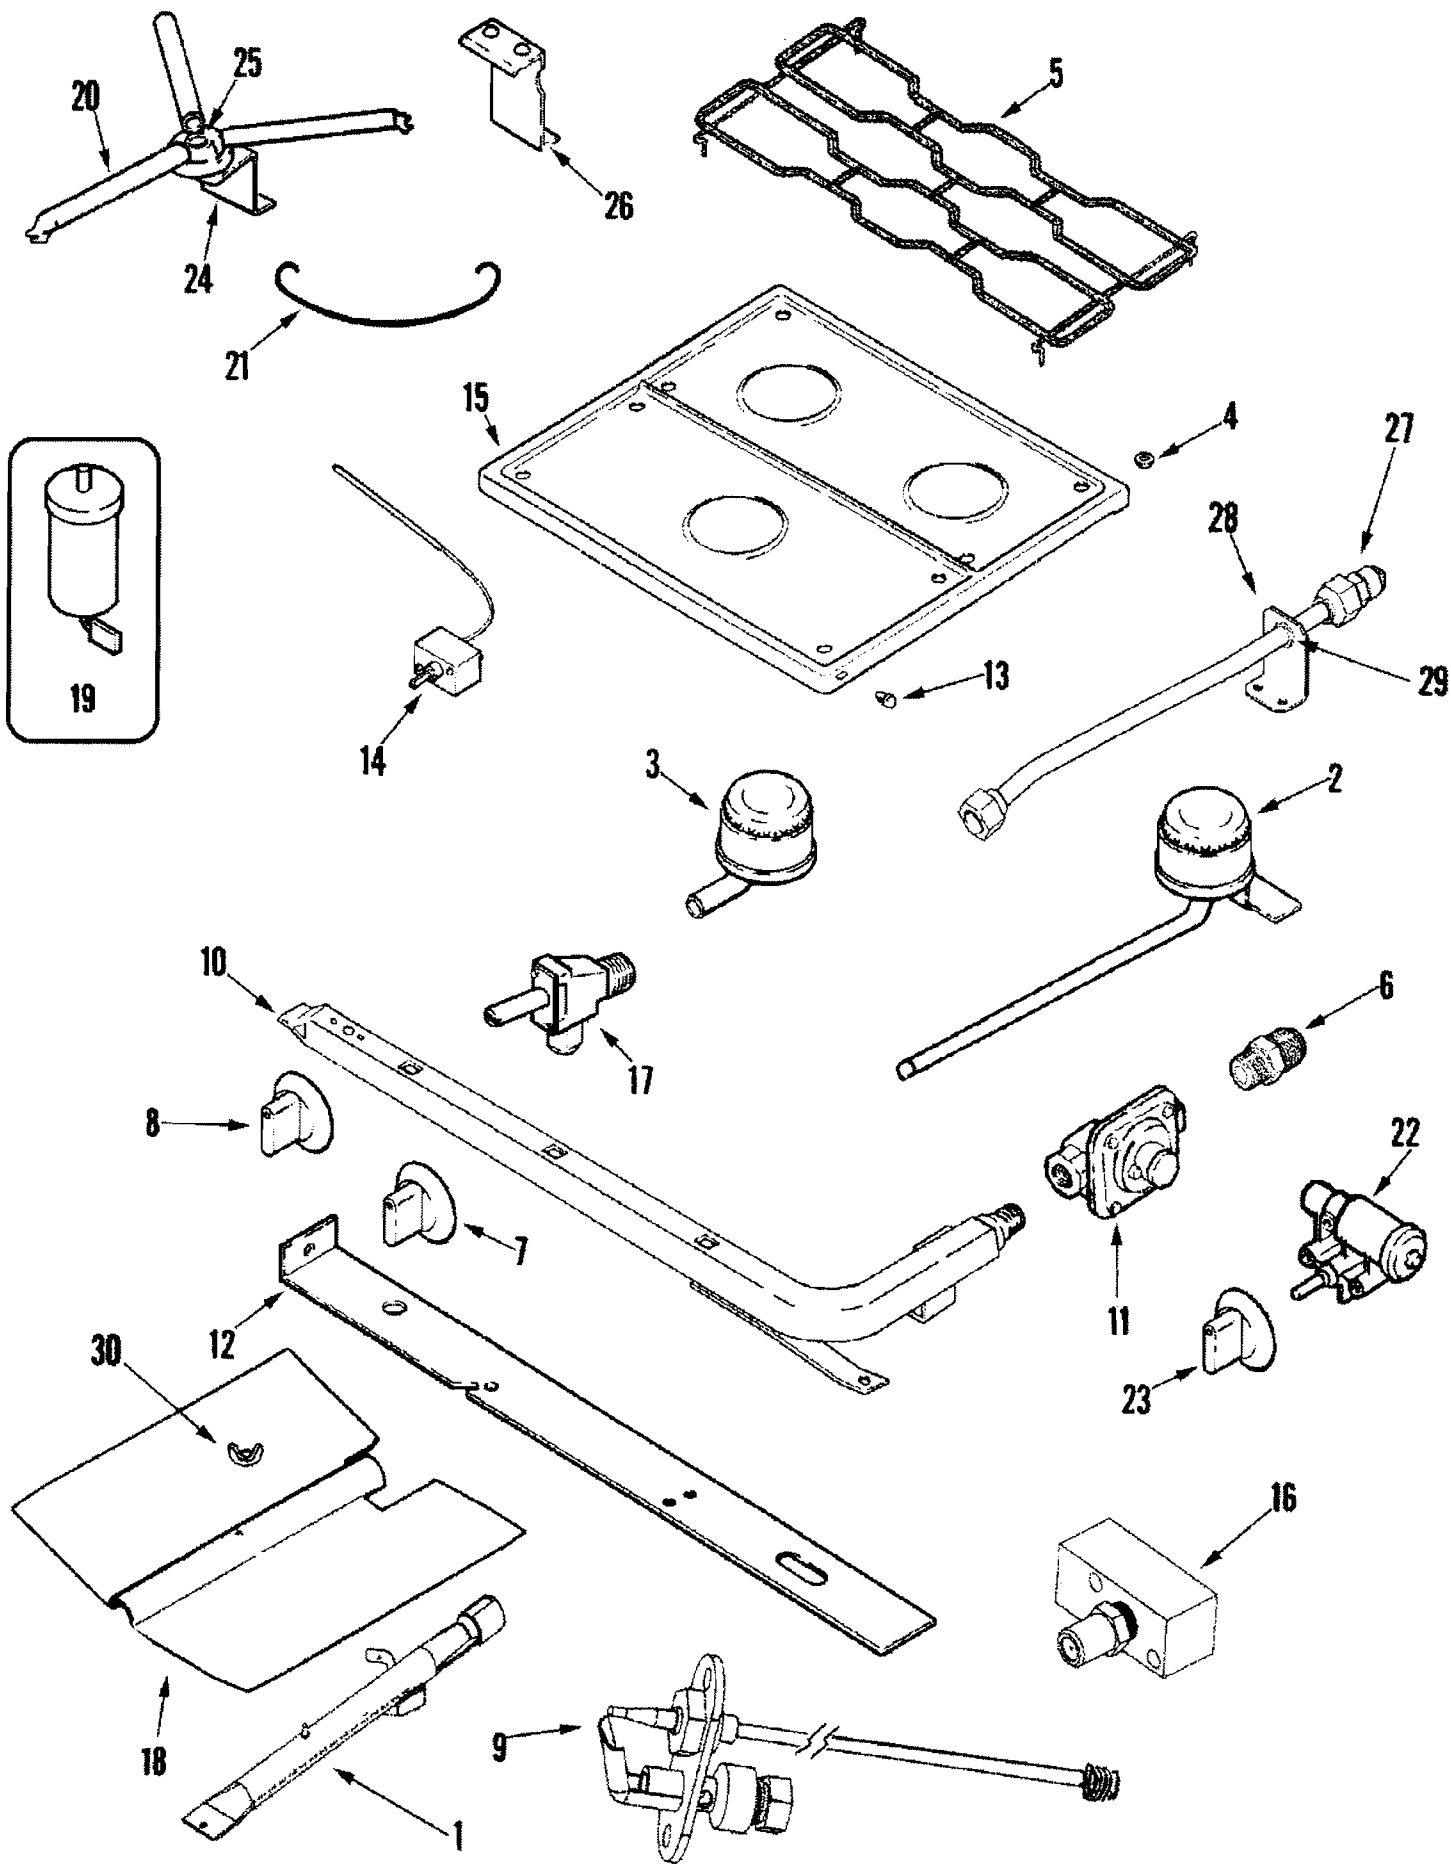

Model Number: CLY1628BDB
BOM/Serial #: CLY1628BDB
Graphic Title: TOP & GAS CONTROLS

Image	Key	Part Number	Description	Substitution	Qty.
1	1	74009853	BURNER, OVEN (W/SHUTTER)		1
1	1	74004288	SCREW (6ABX3/8-SN)		2
1	2	74004583	BURNER, TOP (R.R.)		1
1	2	7101P356-60	SCREW	7101P126-60	2
1	2	74004584	BURNER, TOP (L.R.)		1
1	3	7101P356-60	SCREW	7101P126-60	1
1	3	74004582	BURNER, TOP (FRT)		1
1	4	8007P020-60	GROMMET		8
1	5	74007277	GRATE (BLK)		2
1	6	74004234	FITTING, HALF UNION		1
1	7	74003942	KNOB, BURNER (BLK)		2
1	7	74003941	KNOB, BURNER (BLK)		1
1	8	74009858	KNOB, THERMOSTAT (BLK)		1
1	9	74009852	BURNER, PILOT RV		1
1	10	74009856	PIPE, MANIFOLD		1
1	11	74004235	REGULATOR, PRESSURE	12001285	1
1	13	8003P008-60	BUMPER		2
1	14	74009850	TUBING 1/4		1
1	14	74009854	TUBING 3/16		1
1	14	74009855	THERMOSTAT		1
1	14	7507P049-60	FLANGE, T STAT		1
1	14	74009857	SCREW, THERMOSTAT		1
1	15	74003323	TOP, MAIN (BLK)	74007287	1
1	16	74009864	ELBOW BLOCK ASSY.		1
1	16	1555279	NUT, 1/4" LOXIT		1
1	17	12002246	KIT, VALVE & SCREW (MUELLER)		1
1	17	12002245	KIT, VALVE & SCREW (MUELLER)		2
1	18	74009848	BAFFLE, RV BURNER		1
1	19	7104P002-60	FASTENER, PUSH RING RV		1
1	19	7432P077-60	IGNITER, TOP		1
1	20	74003327	EXTENSION, FLASHTUBE (FRT)		1
1	20	74003326	EXTENSION, FLASHTUBE (REAR)		2
1	21	7112P068-60	CLIP		2
1	22	74002413	IGNITER		1
1	22	5111A719-60	WIRE, IGNITER		1

Image	Key	Part Number	Description	Substitution	Qty.
1	23	74003944	KNOB, IGNITER (BLK)		1
1	24	7101P356-60	SCREW	7101P126-60	2
1	24	3807F462-45	SUPPORT, TOP BURNER		1
1	25	74003325	CUP/TUBE ASSY.		1
1	26	3604F211-45	SHIELD		1
1	27	74004641	FITTING, COPPER TUBING		1
1	28	74009867	BRACKET, TUBE SUPPORT		1
1	29	74009866	BUSHING (BLK)		1
1	30	7103P030-60	NUT, WING		1