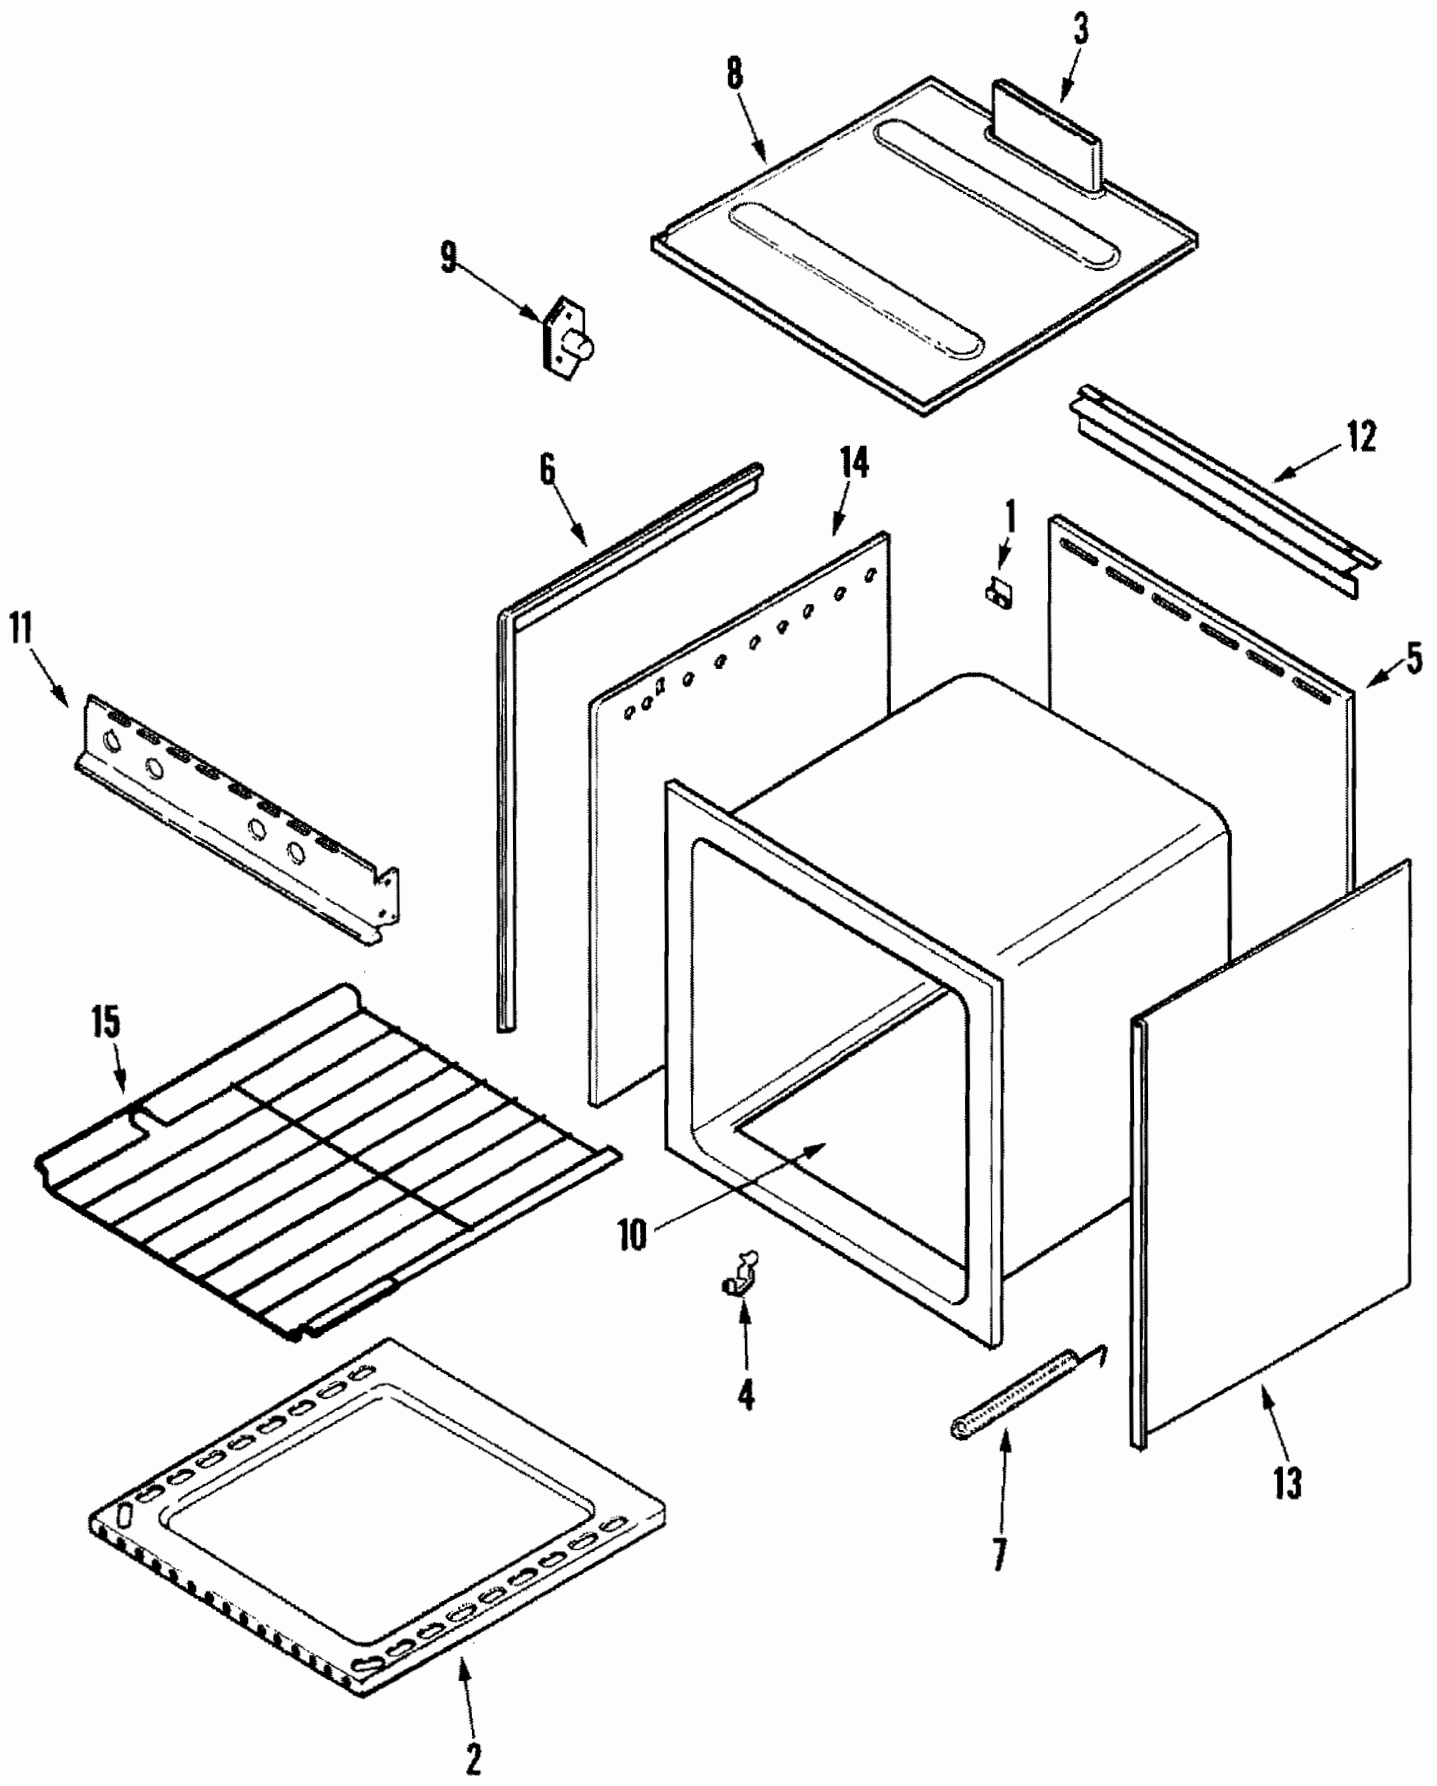

Model Number: CLY1628BDB
BOM/Serial #: CLY1628BDB
Graphic Title: TOP & GAS CONTROLS

Image	Key	Part Number	Description	Substitution	Qty.
1	1	74009853	BURNER, OVEN (W/SHUTTER)		1
1	1	74004288	SCREW (6ABX3/8-SN)		2
1	2	74004583	BURNER, TOP (R.R.)		1
1	2	7101P356-60	SCREW	7101P126-60	2
1	2	74004584	BURNER, TOP (L.R.)		1
1	3	7101P356-60	SCREW	7101P126-60	1
1	3	74004582	BURNER, TOP (FRT)		1
1	4	8007P020-60	GROMMET		8
1	5	74007277	GRATE (BLK)		2
1	6	74004234	FITTING, HALF UNION		1
1	7	74003942	KNOB, BURNER (BLK)		2
1	7	74003941	KNOB, BURNER (BLK)		1
1	8	74009858	KNOB, THERMOSTAT (BLK)		1
1	9	74009852	BURNER, PILOT RV		1
1	10	74009856	PIPE, MANIFOLD		1
1	11	74004235	REGULATOR, PRESSURE	12001285	1
1	13	8003P008-60	BUMPER		2
1	14	74009850	TUBING 1/4		1
1	14	74009854	TUBING 3/16		1
1	14	74009855	THERMOSTAT		1
1	14	7507P049-60	FLANGE, T STAT		1
1	14	74009857	SCREW, THERMOSTAT		1
1	15	74003323	TOP, MAIN (BLK)	74007287	1
1	16	74009864	ELBOW BLOCK ASSY.		1
1	16	1555279	NUT, 1/4" LOXIT		1
1	17	12002246	KIT, VALVE & SCREW (MUELLER)		1
1	17	12002245	KIT, VALVE & SCREW (MUELLER)		2
1	18	74009848	BAFFLE, RV BURNER		1
1	19	7104P002-60	FASTENER, PUSH RING RV		1
1	19	7432P077-60	IGNITER, TOP		1
1	20	74003327	EXTENSION, FLASHTUBE (FRT)		1
1	20	74003326	EXTENSION, FLASHTUBE (REAR)		2
1	21	7112P068-60	CLIP		2
1	22	74002413	IGNITER		1
1	22	5111A719-60	WIRE, IGNITER		1

Image	Key	Part Number	Description	Substitution	Qty.
1	23	74003944	KNOB, IGNITER (BLK)		1
1	24	7101P356-60	SCREW	7101P126-60	2
1	24	3807F462-45	SUPPORT, TOP BURNER		1
1	25	74003325	CUP/TUBE ASSY.		1
1	26	3604F211-45	SHIELD		1
1	27	74004641	FITTING, COPPER TUBING		1
1	28	74009867	BRACKET, TUBE SUPPORT		1
1	29	74009866	BUSHING (BLK)		1
1	30	7103P030-60	NUT, WING		1