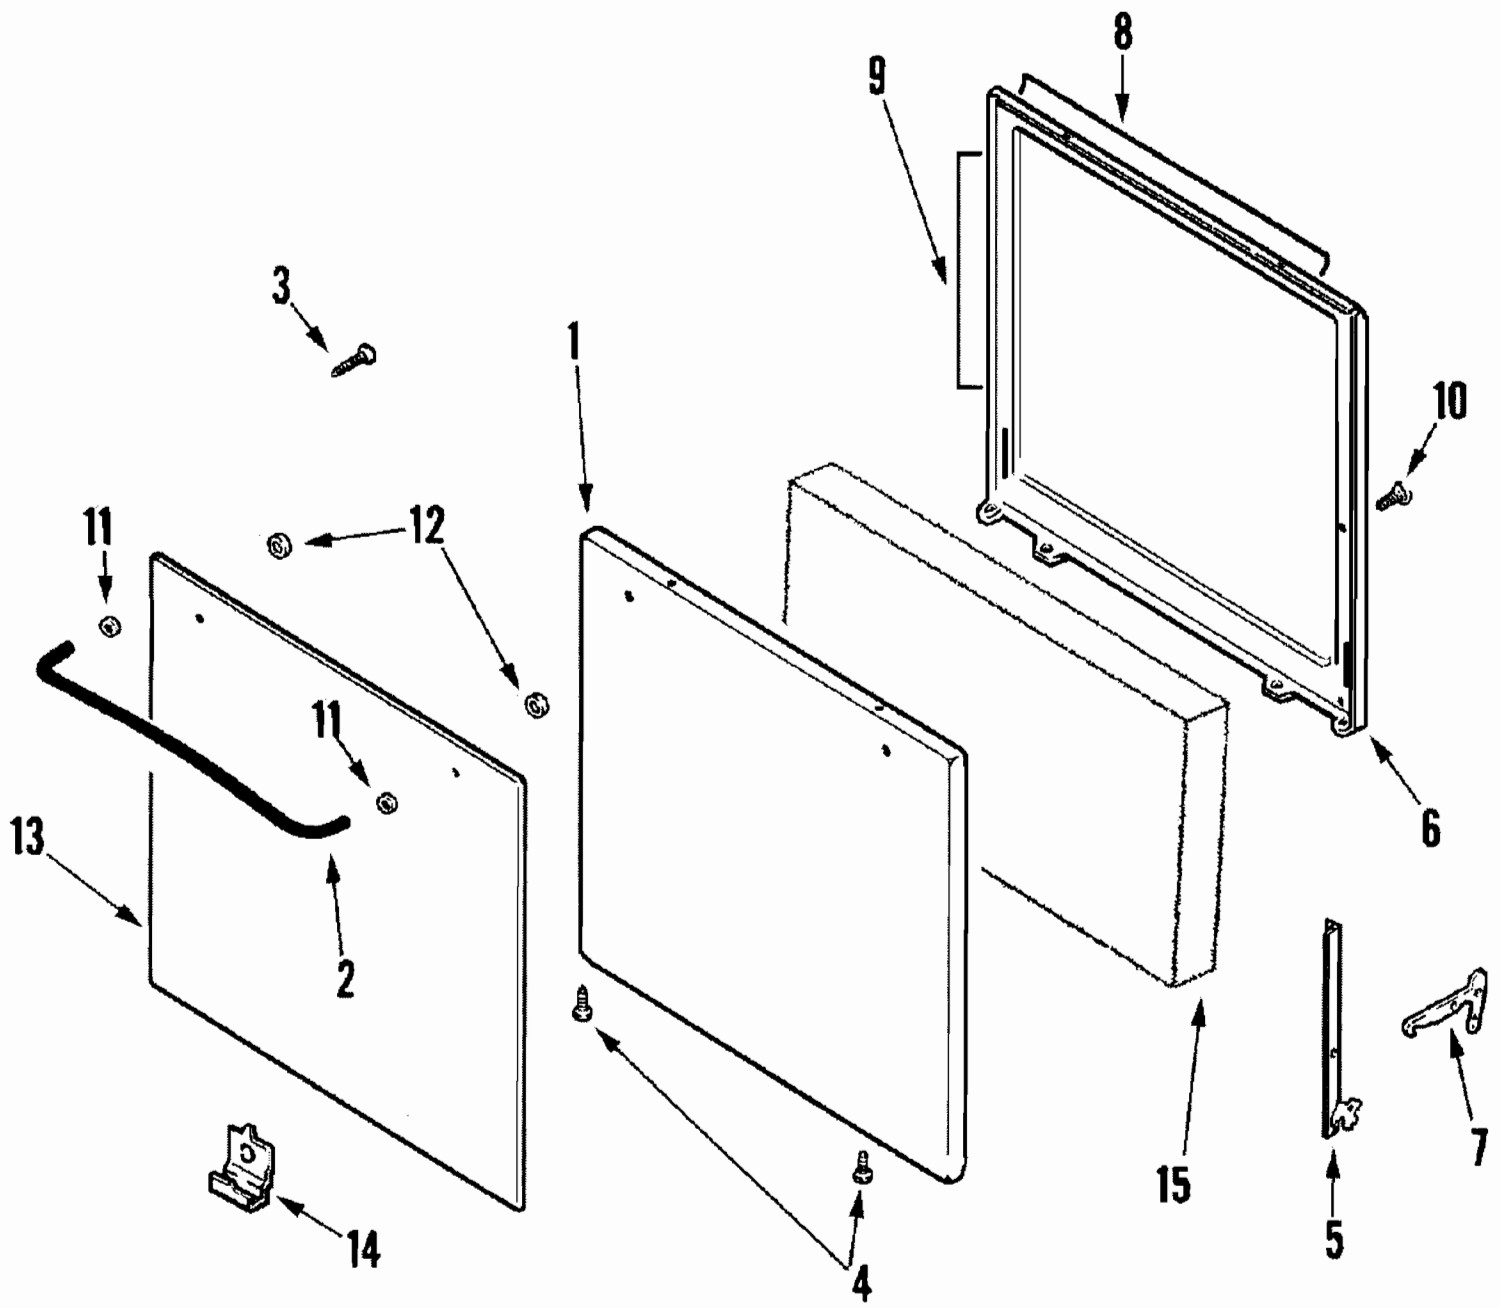

Model Number: ALY2289BDB
BOM/Serial #: ALY2289BDB
Graphic Title: DOOR

Image	Key	Part Number	Description	Substitution	Qty.
1	1	74001190	PANEL, DOOR (BLK)		1
1	2	74003929	HANDLE, DOOR (BLK)		1
1	3	74004069	SCREW (#10 X 3/4")		2
1	4	74004069	SCREW (#10 X 3/4")		2
1	5	12400029	HINGE KIT (RT)		1
1	5	12400028	HINGE KIT (LT)		1
1	6	74004228	LINING, DOOR		1
1	7	3423F001-34	ARM, SPRING		2
1	8	7212P014-60	SEAL, DOOR (TOP)		1
1	9	7212P039-60	SEAL, DOOR (SIDES)		2
1	10	7101P141-60	SCREW 3/8"	25-7715	4
1	11	8010P073-60	SPACER, HANDLE		2
1	12	74003460	SPACER, NYLON (BLK)		2
1	13	7902P266-60	GLASS, DOOR		1
1	14	7101P040-60	SCREW (1/2")	74009537	1
1	14	7112P093-60	CLIP, GLASS (BLK)		1
1	15	7002P102-60	INSULATION, OVEN DOOR		1