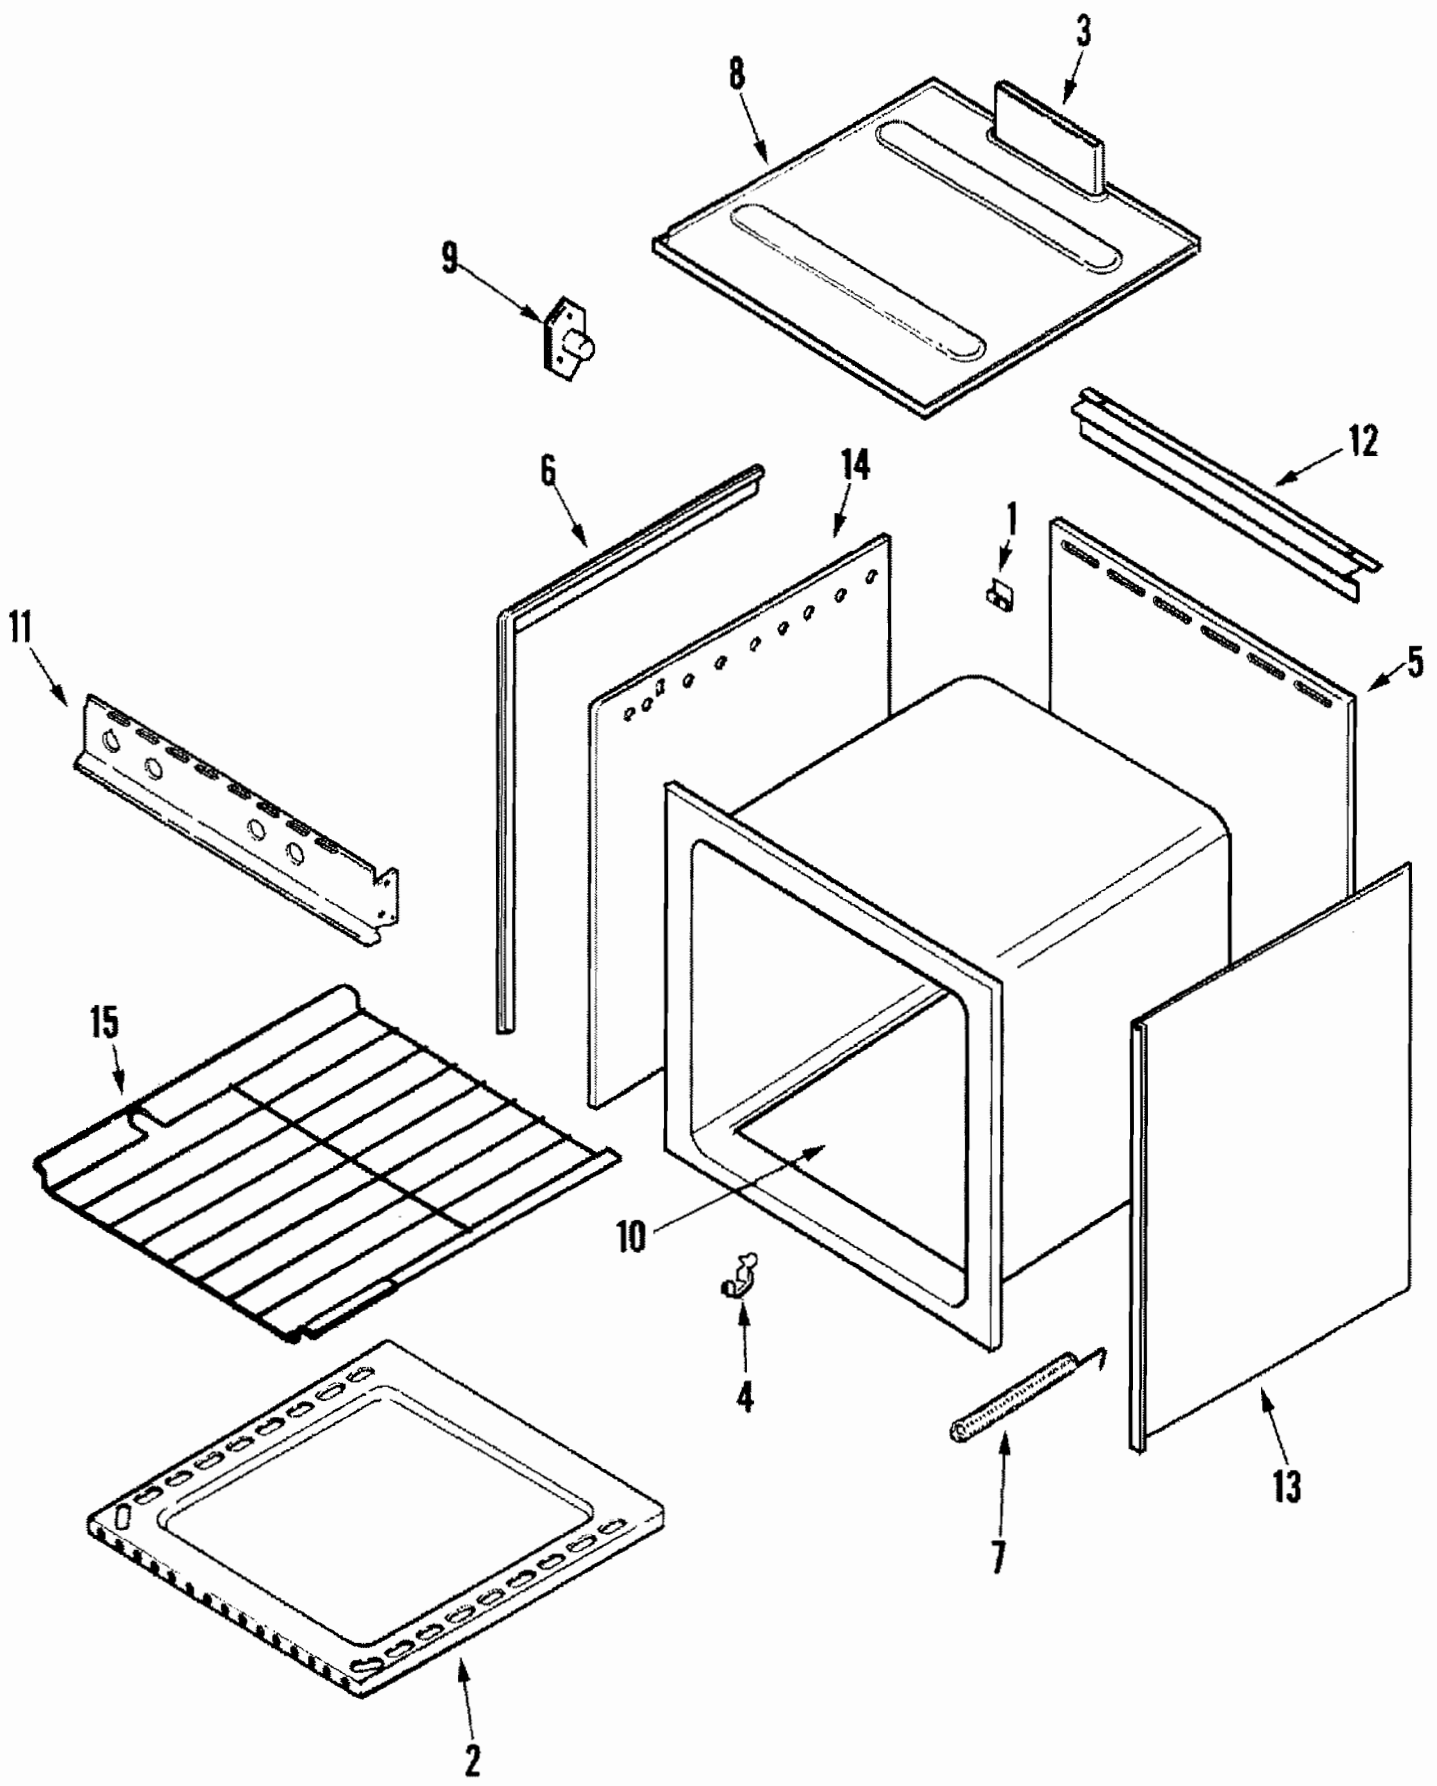

Model Number: ALY2289BDB
BOM/Serial #: ALY2289BDB
Graphic Title: TOP & GAS CONTROLS

Image	Key	Part Number	Description	Substitution	Qty.
1	1	74004288	SCREW (6ABX3/8-SN)		2
1	1	74009853	BURNER, OVEN (W/SHUTTER)		1
1	2	74003931	FITTING, ORIFICE (REAR)		2
1	3	74003930	FITTING, ORIFICE (FRT)		1
1	4	8007P020-60	GROMMET		8
1	5	74007304	GRATE, (BLK) SEALED BURNER		2
1	6	74003967	SEALED BURNER ASSY. (BLK-RV)	12001497	1
1	7	74003942	KNOB, BURNER (BLK)		2
1	7	74003941	KNOB, BURNER (BLK)		1
1	8	74009858	KNOB, THERMOSTAT (BLK)		1
1	9	74006334	PILOT, OVEN		1
1	9	1555261K	NUT & FERRULE (3/16")		1
1	10	74009856	PIPE, MANIFOLD		1
1	11	74004235	REGULATOR, PRESSURE	12001285	1
1	12	74009851	SUPPORT, OVEN BURNER		1
1	13	8003P008-60	BUMPER		2
1	14	74009876	TUBING 3/16 (RV-22)		1
1	14	74009877	TUBING 1/4 (RV-22)		1
1	14	74009855	THERMOSTAT		1
1	15	74007300	TOP, MAIN (BLK)	74003928	1
1	16	74009864	ELBOW BLOCK ASSY.		1
1	17	12002248	KIT, VALVE & SCREW (MUELLER)		1
1	17	12002247	KIT, VALVE & SCREW (MUELLER)		2
1	17	71003231	SCREW, VALVE		3
1	18	74009848	BAFFLE, RV BURNER		1
1	19	74004053	IGNITER, TOP BURNER		3
1	20	74003946	IGNITER, TOP BURNER		1
1	20	74003947	WIRES, IGNITER		1
1	21	74003944	KNOB, IGNITER (BLK)		1
1	22	74004234	FITTING, HALF UNION		1
1	23	7103P030-60	NUT, WING		1
1	24	74009867	BRACKET, TUBE SUPPORT		1
1	25	74009866	BUSHING (BLK)		1
1	26	74004641	FITTING, COPPER TUBING		1