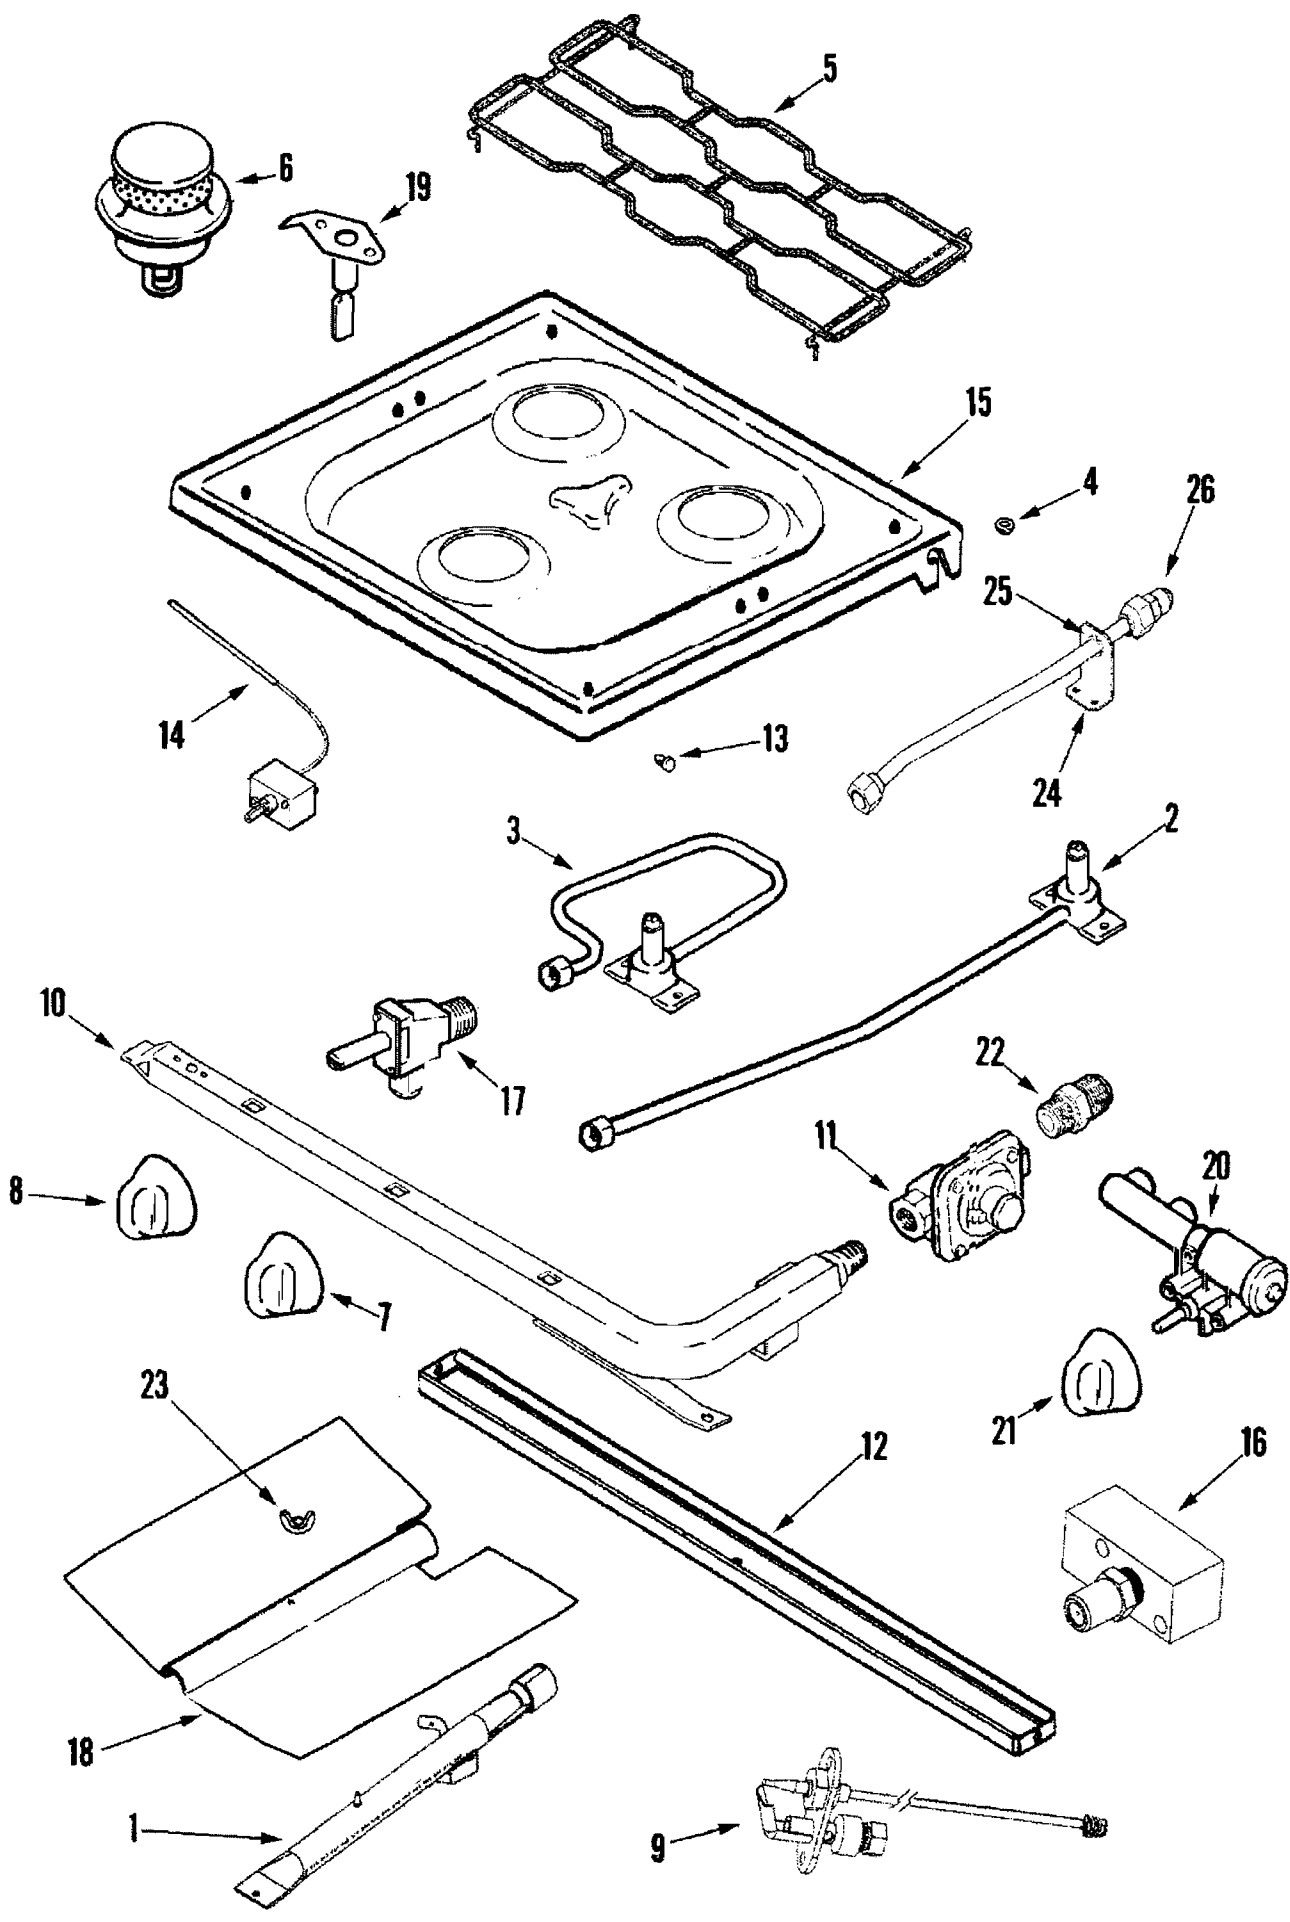

Model Number: ALY2289BDB
BOM/Serial #: ALY2289BDB
Graphic Title: TOP & GAS CONTROLS

Image	Key	Part Number	Description	Substitution	Qty.
1	1	74004288	SCREW (6ABX3/8-SN)		2
1	1	74009853	BURNER, OVEN (W/SHUTTER)		1
1	2	74003931	FITTING, ORIFICE (REAR)		2
1	3	74003930	FITTING, ORIFICE (FRT)		1
1	4	8007P020-60	GROMMET		8
1	5	74007304	GRATE, (BLK) SEALED BURNER		2
1	6	74003967	SEALED BURNER ASSY. (BLK-RV)	12001497	1
1	7	74003942	KNOB, BURNER (BLK)		2
1	7	74003941	KNOB, BURNER (BLK)		1
1	8	74009858	KNOB, THERMOSTAT (BLK)		1
1	9	74006334	PILOT, OVEN		1
1	9	1555261K	NUT & FERRULE (3/16")		1
1	10	74009856	PIPE, MANIFOLD		1
1	11	74004235	REGULATOR, PRESSURE	12001285	1
1	12	74009851	SUPPORT, OVEN BURNER		1
1	13	8003P008-60	BUMPER		2
1	14	74009876	TUBING 3/16 (RV-22)		1
1	14	74009877	TUBING 1/4 (RV-22)		1
1	14	74009855	THERMOSTAT		1
1	15	74007300	TOP, MAIN (BLK)	74003928	1
1	16	74009864	ELBOW BLOCK ASSY.		1
1	17	12002248	KIT, VALVE & SCREW (MUELLER)		1
1	17	12002247	KIT, VALVE & SCREW (MUELLER)		2
1	17	71003231	SCREW, VALVE		3
1	18	74009848	BAFFLE, RV BURNER		1
1	19	74004053	IGNITER, TOP BURNER		3
1	20	74003946	IGNITER, TOP BURNER		1
1	20	74003947	WIRES, IGNITER		1
1	21	74003944	KNOB, IGNITER (BLK)		1
1	22	74004234	FITTING, HALF UNION		1
1	23	7103P030-60	NUT, WING		1
1	24	74009867	BRACKET, TUBE SUPPORT		1
1	25	74009866	BUSHING (BLK)		1
1	26	74004641	FITTING, COPPER TUBING		1