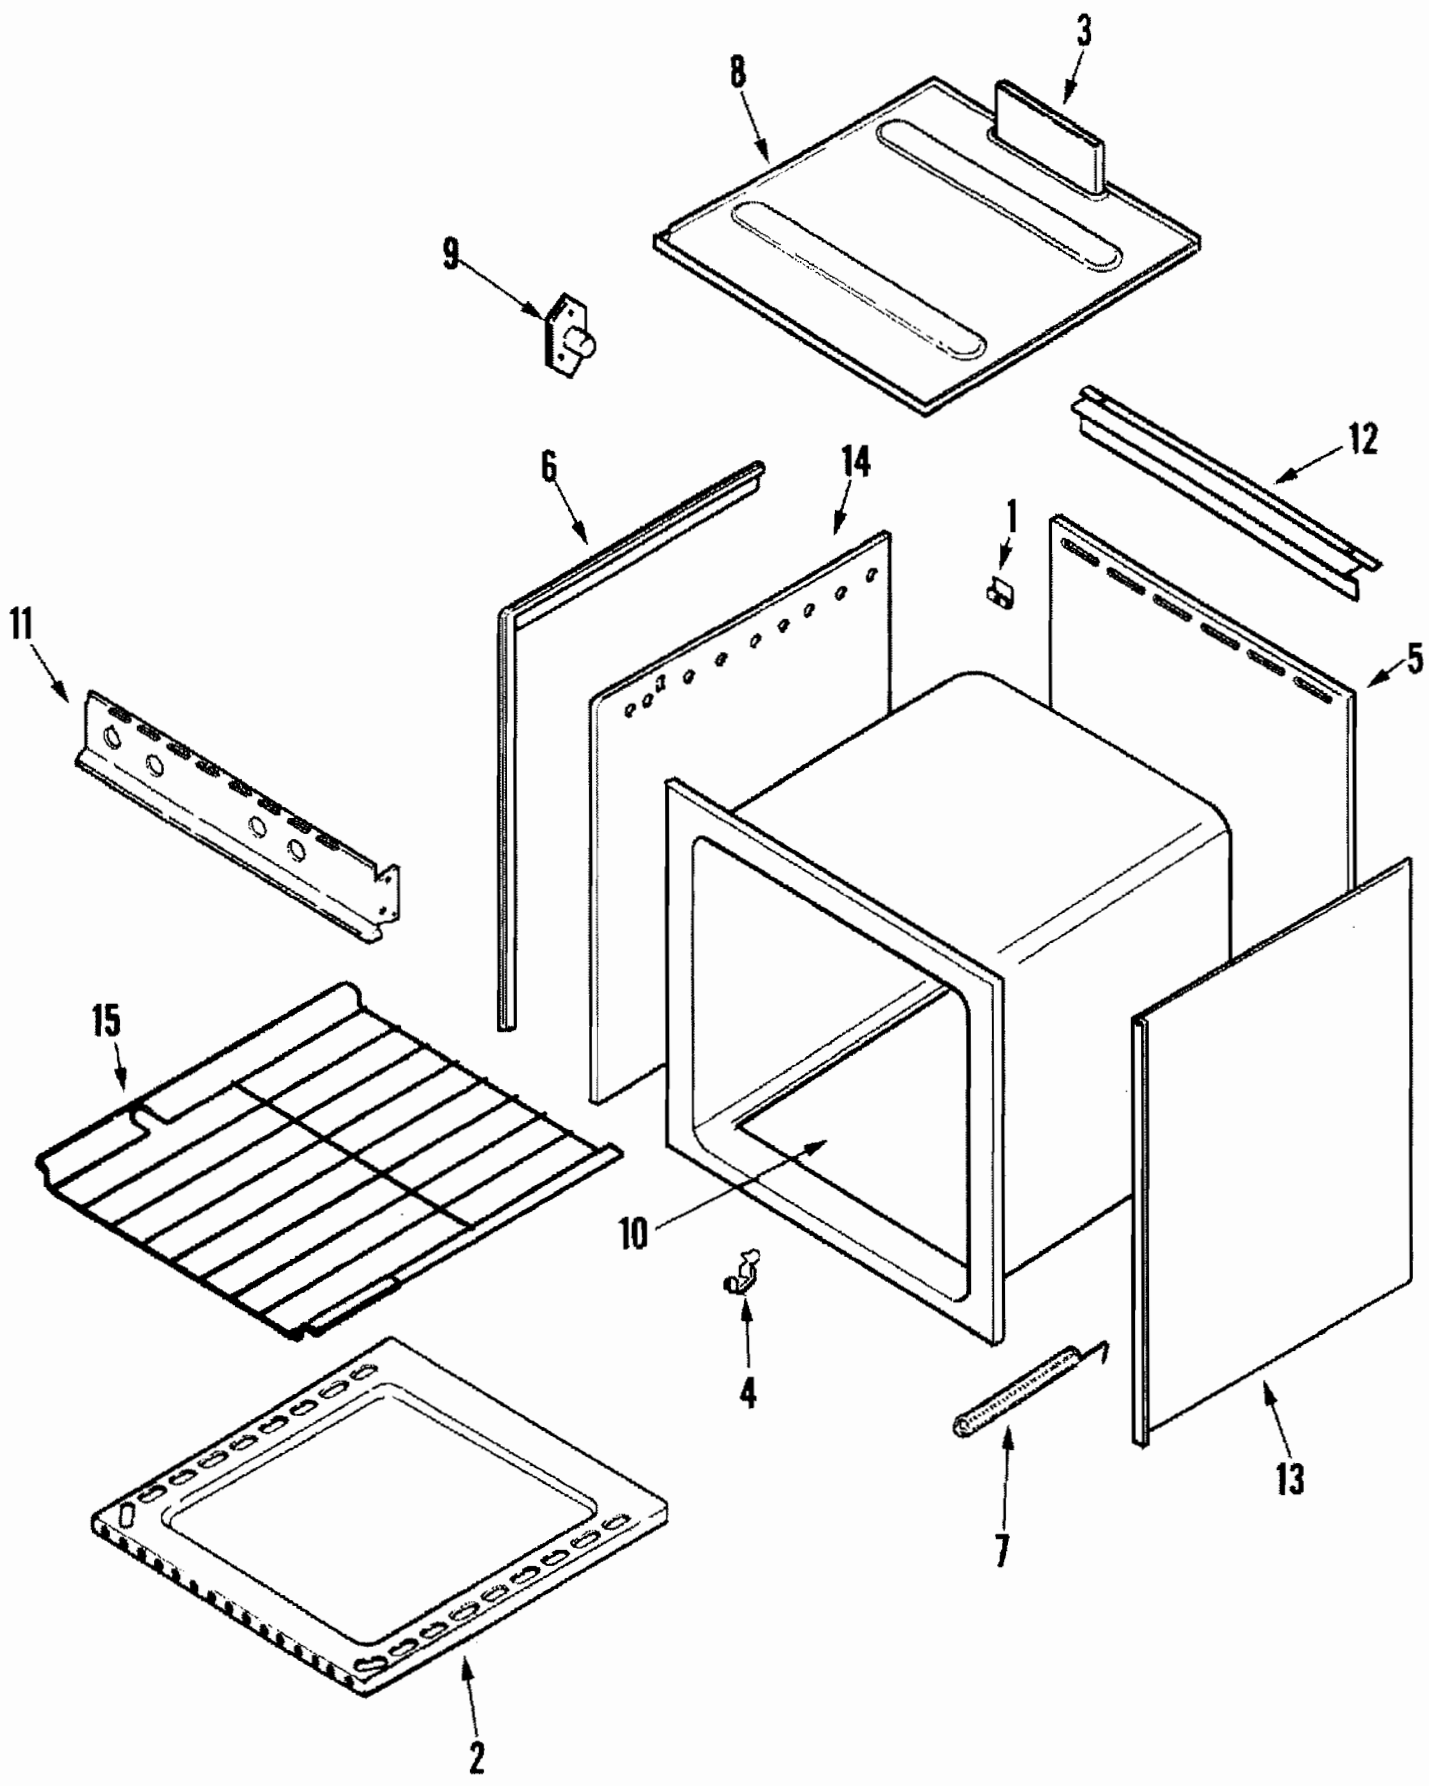

Model Number: CLY1620BDB
BOM/Serial #: CLY1620BDB
Graphic Title: OVEN

Image	Key	Part Number	Description	Substitution	Qty.
1	1	74003998	CLIP, MAIN TOP		2
1	2	7112P065-60	CLIP, OVEN BOTTOM		2
1	2	7101P124-60	SCREW WWASHER (CHR)	74003976	2
1	2	2205F016-19	BOTTOM, OVEN		1
1	3	4006W075-80	FLUE BOX ASSY		1
1	3	7101P124-60	SCREW WWASHER (CHR)	74003976	3
1	4	7112P004-60	CLIP, THERMOSTAT		1
1	5	7101P356-60	SCREW	7101P126-60	2
1	5	74001747	SCREW		2
1	5	74009862	BACK, MAIN		1
1	5	74009861	INSULATION		1
1	6	7103P109-60	T-NUT (RV HINGE)		4
1	6	7101P301-60	SCREW #6 X 1/2		4
1	6	7103P082-60	NUT	M0282007	4
1	6	74002812	TRIM, SIDE (BLK) (RT)		1
1	6	74002813	TRIM, SIDE (BLK) (LT)		1
1	7	7803P051-60	SPRING, OVEN DOOR		2
1	8	74009863	BOTTOM, BURNER BOX		1
1	9	7101P301-60	SCREW #6 X 1/2		2
1	9	7103P109-60	T-NUT (RV HINGE)		2
1	10	74003342	BOTTOM, MAIN		1
1	10	7101P356-60	SCREW	7101P126-60	2
1	11	74007296	PANEL, MANIFOLD (BLK)		1
1	12	74003976	SCREW, SHOULDER		3
1	12	74002809	SHIELD, DEFLECTOR FLUE (BLK)		1
1	13	74005020	SIDE, BODY (RT)		1
1	14	74005021	SIDE, BODY (LT)		1
1	15	74003106	RACK, OVEN		1