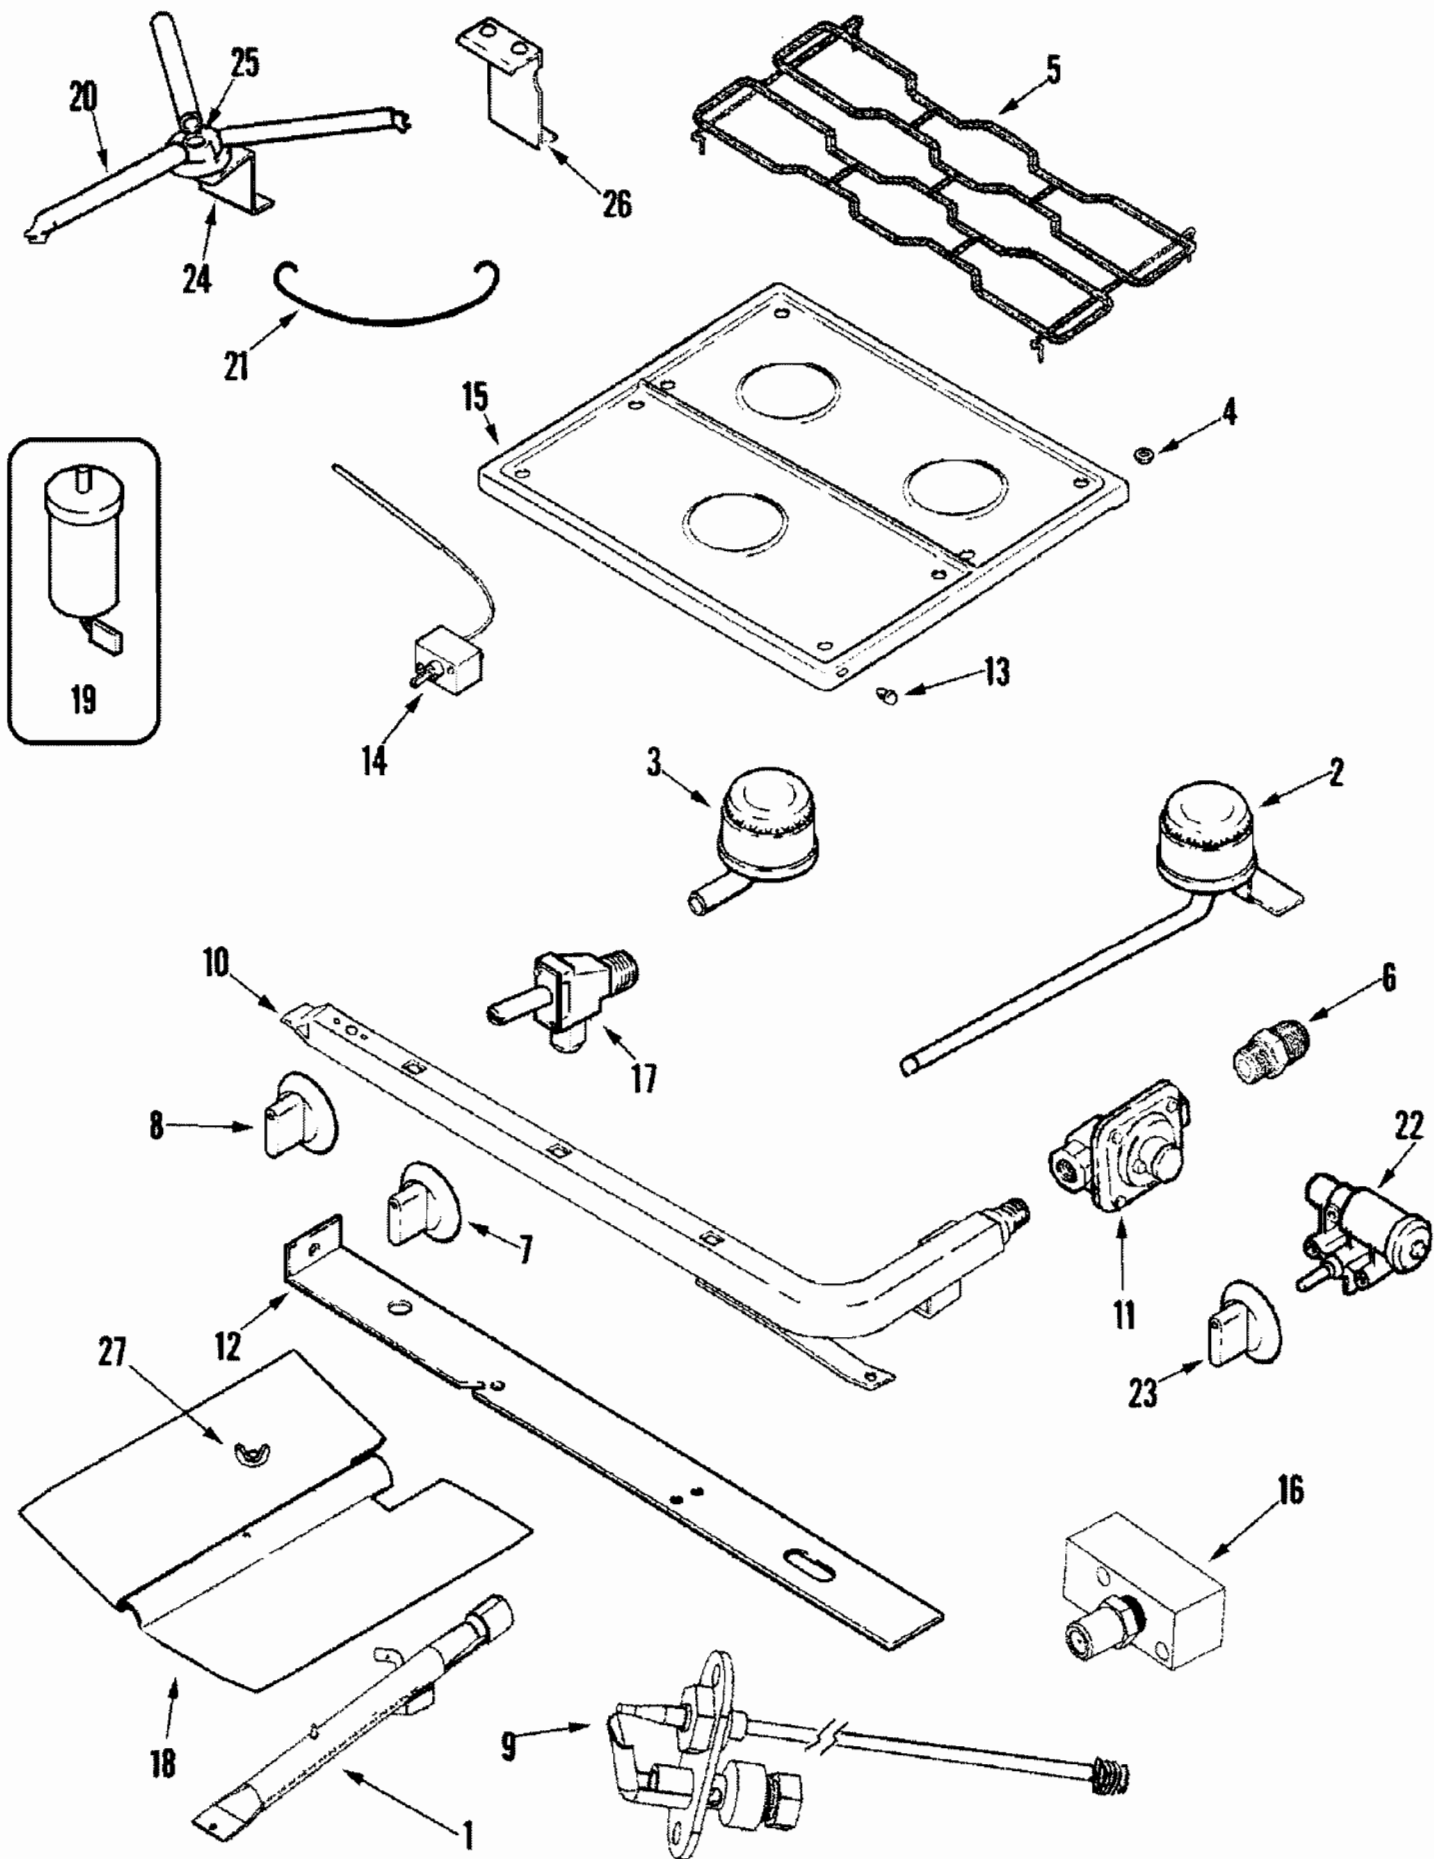

**Model Number: CLY1620BDB**  
**BOM/Serial #: CLY1620BDB**  
**Graphic Title: TOP & GAS CONTROLS**

Image	Key	Part Number	Description	Substitution	Qty.
1	1	74004288	SCREW (6ABX3/8-SN)		2
1	1	74009853	BURNER, OVEN (W/SHUTTER)		1
1	2	7101P356-60	SCREW	7101P126-60	2
1	2	74004583	BURNER, TOP (R.R.)		1
1	2	74004584	BURNER, TOP (L.R.)		1
1	3	7101P356-60	SCREW	7101P126-60	1
1	3	74004582	BURNER, TOP (FRT)		1
1	4	8007P020-60	GROMMET		8
1	5	74007277	GRATE (BLK)		2
1	6	74004234	FITTING, HALF UNION		1
1	7	74003942	KNOB, BURNER (BLK)		2
1	7	74003941	KNOB, BURNER (BLK)		1
1	8	74009858	KNOB, THERMOSTAT (BLK)		1
1	9	74009852	BURNER, PILOT RV		1
1	10	74009856	PIPE, MANIFOLD		1
1	11	74004235	REGULATOR, PRESSURE	12001285	1
1	13	8003P008-60	BUMPER		2
1	14	74009857	SCREW, THERMOSTAT		1
1	14	7507P049-60	FLANGE, T STAT		1
1	14	74009854	TUBING 3/16		1
1	14	74009855	THERMOSTAT		1
1	14	74009850	TUBING 1/4		1
1	15	74003323	TOP, MAIN (BLK)	74007287	1
1	16	1555279	NUT, 1/4" LOXIT		1
1	16	74009864	ELBOW BLOCK ASSY.		1
1	17	12002245	KIT, VALVE & SCREW (MUELLER)		2
1	17	12002246	KIT, VALVE & SCREW (MUELLER)		1
1	18	74009848	BAFFLE, RV BURNER		1
1	19	7432P077-60	IGNITER, TOP		1
1	19	7104P002-60	FASTENER, PUSH RING RV		1
1	20	74003327	EXTENSION, FLASHTUBE (FRT)		1
1	20	74003326	EXTENSION, FLASHTUBE (REAR)		2
1	21	7112P068-60	CLIP		2
1	22	74002413	IGNITER		1
1	22	5111A719-60	WIRE, IGNITER		1

<b>Image</b>	<b>Key</b>	<b>Part Number</b>	<b>Description</b>	<b>Substitution</b>	<b>Qty.</b>
1	23	74003944	KNOB, IGNITER (BLK)		1
1	24	7101P356-60	SCREW	7101P126-60	2
1	24	3807F462-45	SUPPORT, TOP BURNER		1
1	25	74003325	CUP/TUBE ASSY.		1
1	26	3604F211-45	SHIELD		1
1	27	7103P030-60	NUT, WING		1