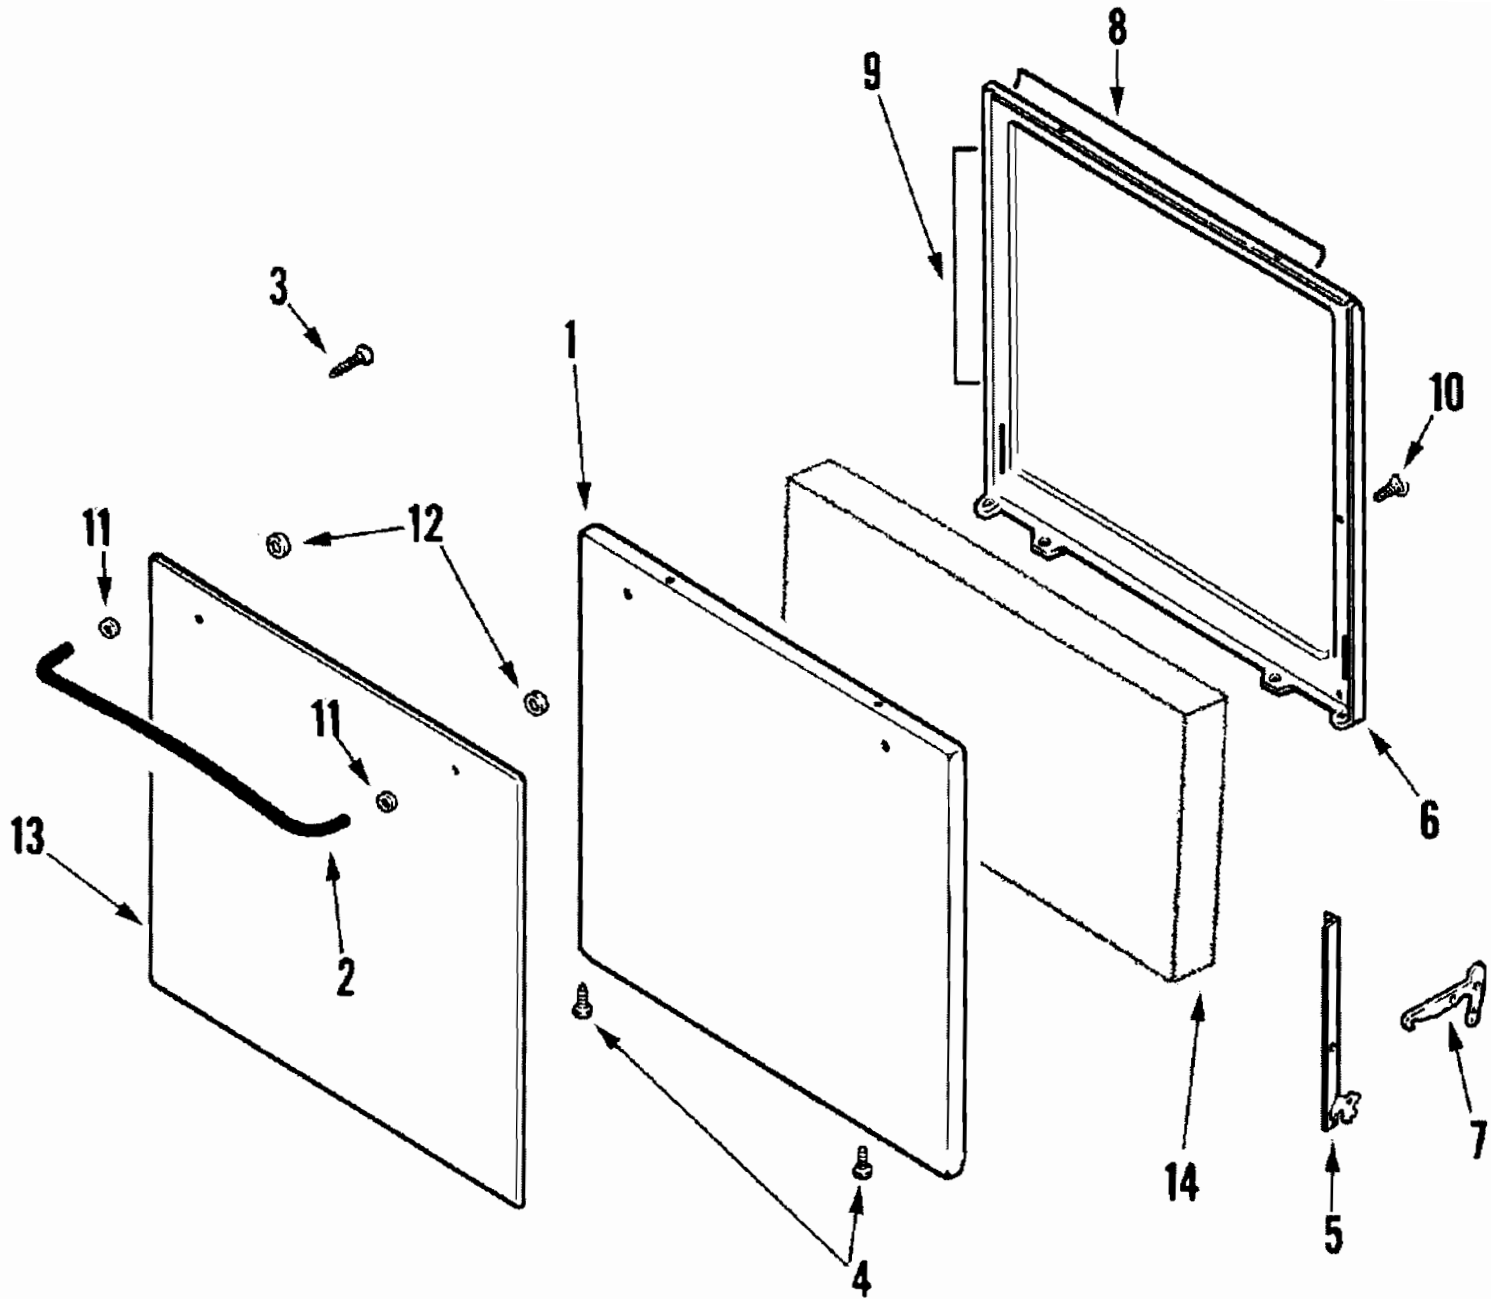

Model Number: CLY1620BDB
BOM/Serial #: CLY1620BDB
Graphic Title: DOOR

Image	Key	Part Number	Description	Substitution	Qty.
1	1	2401F126-70	PANEL, DOOR (BLK)		1
1	2	74003929	HANDLE, DOOR (BLK)		1
1	3	74002059	SCREW		2
1	4	74004069	SCREW (#10 X 3/4")		2
1	5	12400029	HINGE KIT (RT)		1
1	5	12400028	HINGE KIT (LT)		1
1	6	74004227	LINING, DOOR		1
1	7	3423F001-34	ARM, SPRING		2
1	8	7212P014-60	SEAL, DOOR (TOP)		1
1	9	7212P038-60	SEAL, DOOR (SIDES)		2
1	10	7101P124-60	SCREW WWASHER (CHR)	74003976	4
1	14	74001092	INSULATION, DOOR		1