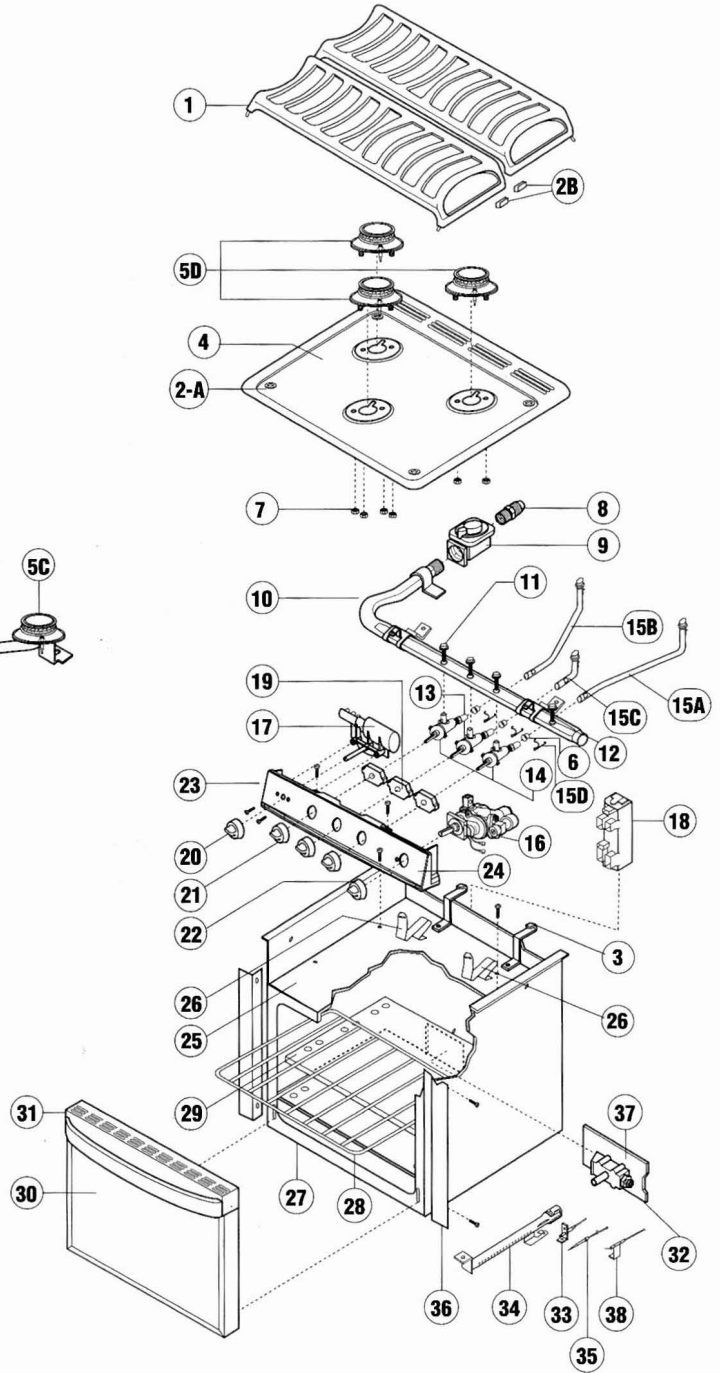

RV Series Range & Slide-In Match Light and Piezo

RA Series Range & Slide-In Piezo and Electronic Ignition

Order by model, color and style not shown in illustration   ◆   commander par couleur pas montré

ATWOOD & WEDGEWOOD

Oven & Slide-In Cooktop Parts Identification