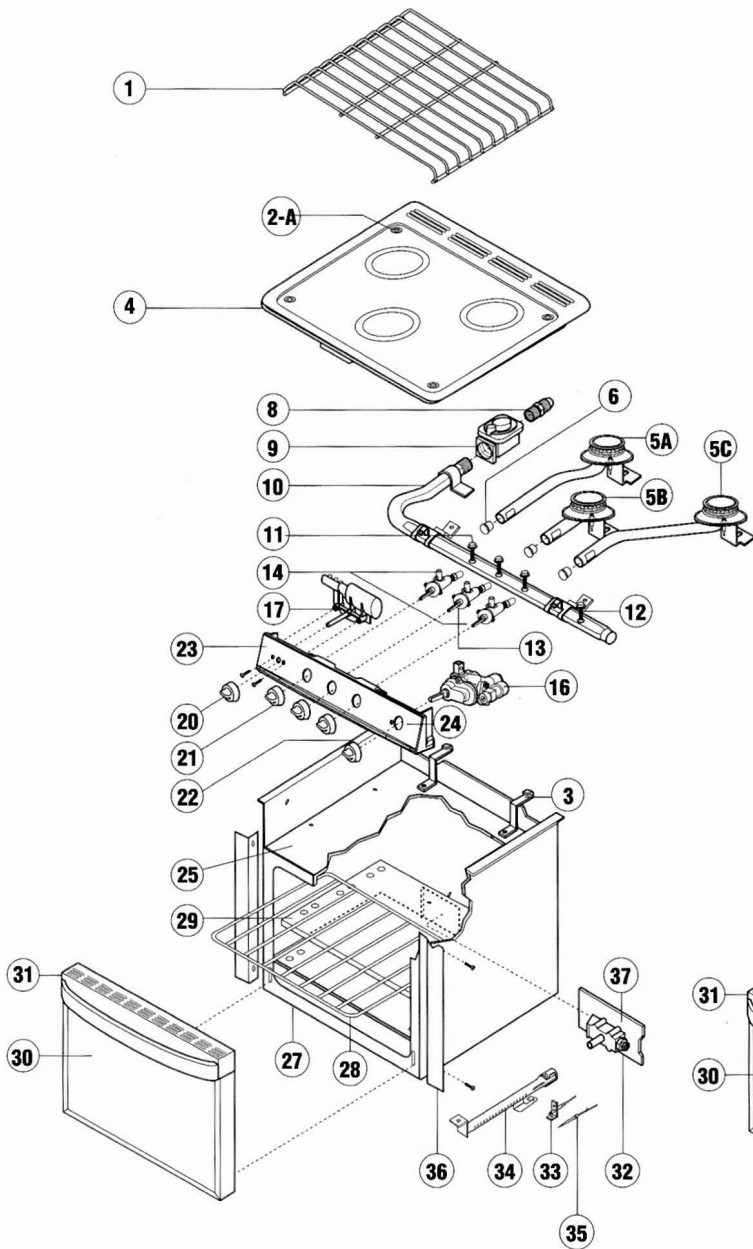

RV Series Range & Slide-In Match Light and Piezo

RA Series Range & Slide-In Piezo and Electronic Ignition

Order by model, color and style not shown in illustration   ◆   commander par couleur pas montré

ATWOOD & WEDGEWOOD

Oven & Slide-In Cooktop Parts Identification