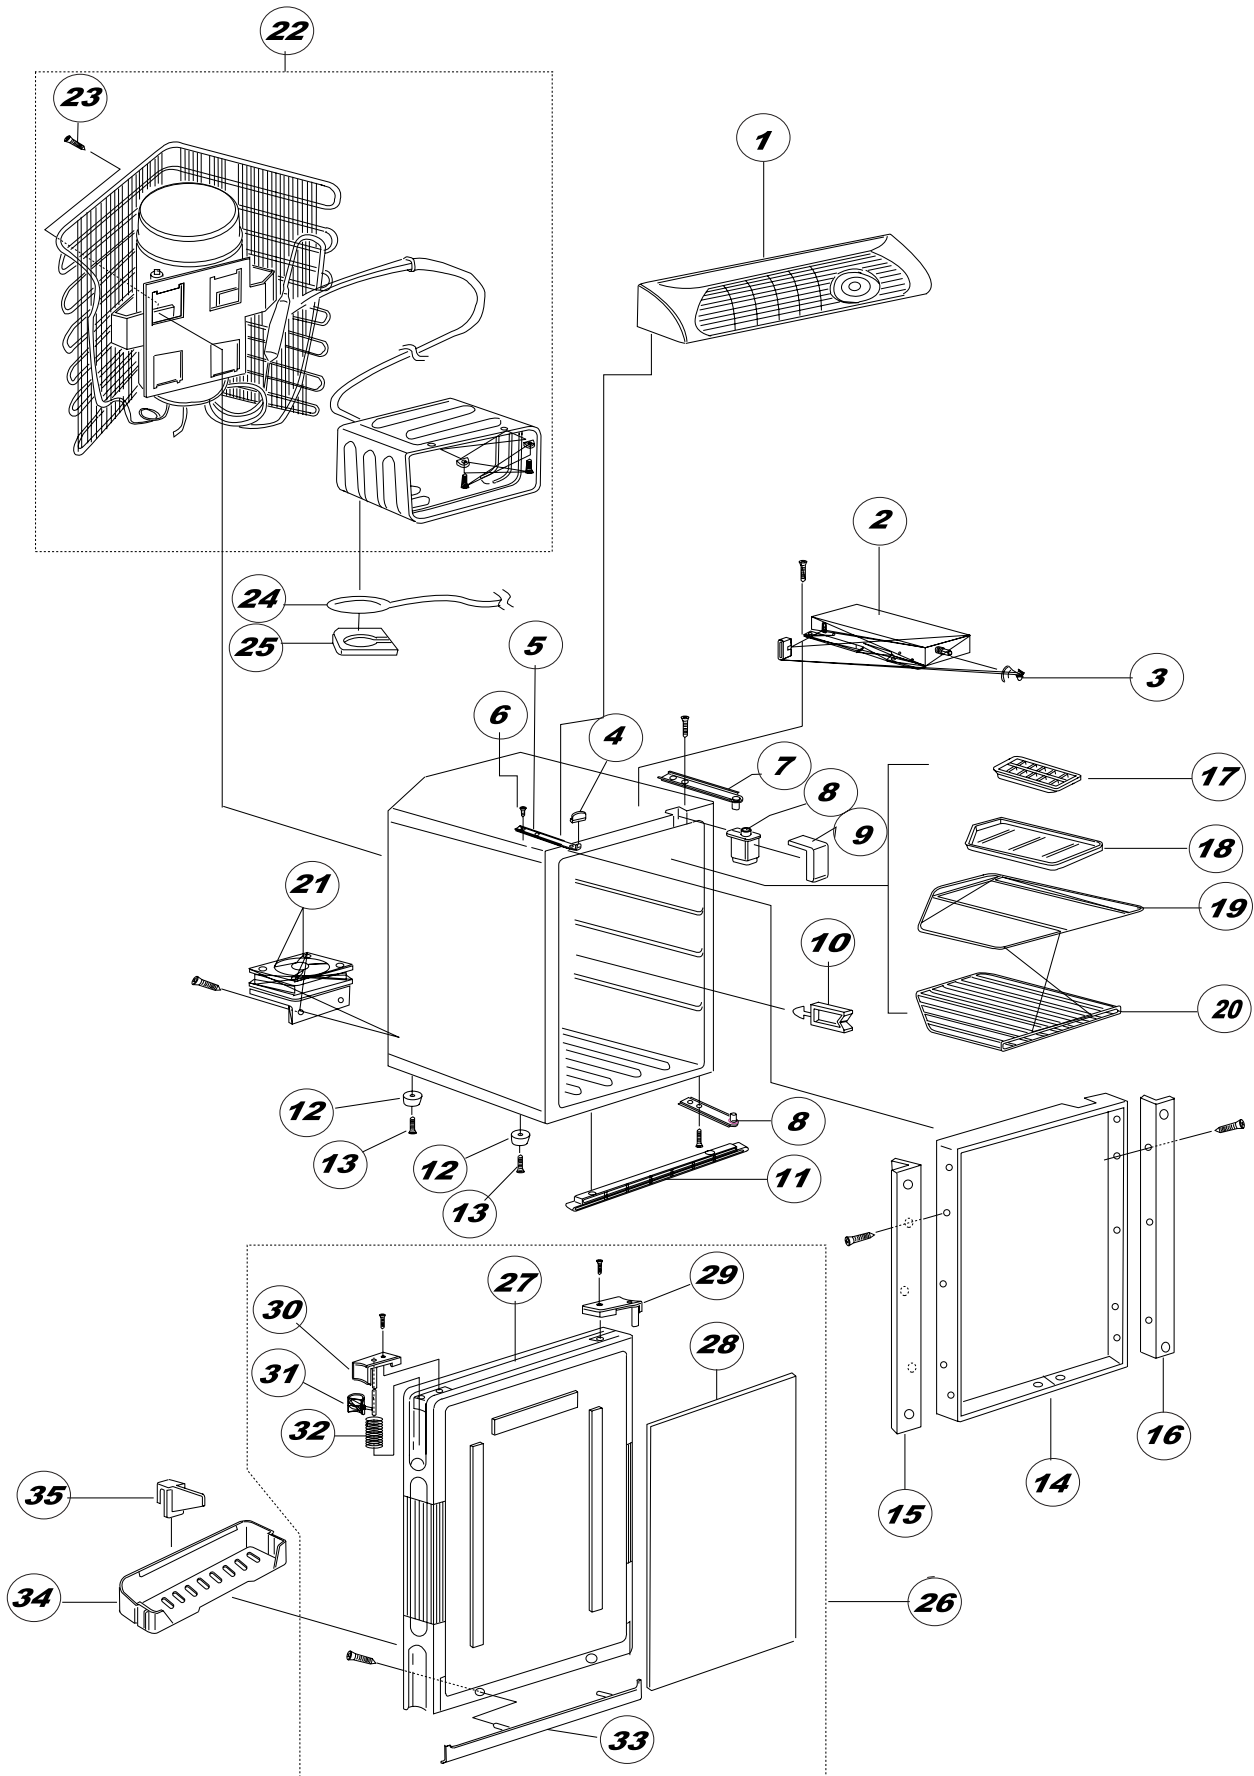

## DC0040 SERIES

**DC0040**

**DC0040K**

**DC0040V**

PART # 622309  
NORCOLD 10/29/2002

# REFRIGERATOR ASSEMBLY - DC0040 SERIES

## REFRIGERATOR ASSEMBLY - DC0040 SERIES

NO.	PART #	DESCRIPTION	DC0040	DC0040K	DC0040V
1	422511100	COVER-CONTROL	X	X	X
2	163010700	POWER SUPPLY-DC	X	X	X
3	160220100	KNOB-THERMOSTAT	X	X	X
4	422111400	COVER-PLATE FOR TRAVEL LATCH	X	X	X
5	300206400	PLATE-FOR TRAVEL LATCH	X	X	X
6	501042700	BOLT/SCREW	X	X	X
7	160932610	HINGE ASSY	X	X	X
8	416027200	BUSHING-RUBBER/CABINET/COOLING UNIT TUBING	X	X	X
9	404006300	BUSHING-"I"/PLASTIC/CABINET/COOLING UNIT TUBING	X	X	X
10	645109400	HOLDER-SHELF/REAR	X	X	X
11	422601400	FRAME-CABINET BOTTOM	X	X	X
12	412018700	CUSHION-BOTTOM LEG	X	X	X
13	80800432050	SCREW-BOTTOM LEG	X	X	X
14	322376500	FRAME-COVER/CABINET FRONT/4 SIDES/BLACK	X	X	X
15	323009810	FRAME-CABINET SIDE/LH	X	X	X
16	323009820	FRAME-CABINET SIDE/RH	X	X	X
17	160203000	ICE CUBE TRAY	X	X	X
18	433003800	DRAINAGE PAN	X	X	X
19	523003610	SHELF-UPPER/HOLDS DRAINAGE PAN	X	X	X
20	523003600	SHELF-LOWER	X	X	X
21	160928900	FAN ONLY-50 CYCLE/40 WATT	X	X	X
22	161011400	COOLING UNIT-DC0040/DE0040/EV0040	X	X	X
23	500013600	SCREW	X	X	X
24	605505420	THERMISTER-EVAPORATOR	X	X	X
25	422305000	HOLDER-THERMISTER/AT EVAPORATOR	X	X	X
26	160044400	DOOR ASSY (WITHOUT DOOR POCKETS & DOOR PANEL)	X	X	X
27	160934400	DOOR FRAME ASSY	X	X	X
28	302313400	DOOR PANEL-BLACK	X	X	X
29	422111300	COVER-HINGE/RH	X	X	X
30	422111200	COVER-HINGE/LH	X	X	X
31	160222100	HANDLE ASSY-DOOR	X	X	X
32	520004400	SPRING-TRAVEL LATCH	X	X	X
33	422602000	DOOR FRAME-BOTTOM	X	X	X
34	422508710	DOOR POCKET-DOOR SHELF BIN	X	X	X
35	422508610	PARTITION-DOOR POCKET	X	X	X
	606901100	FERRITE CORE (NOT SHOWN)	X	X	X
	623009	KIT-GRILL/DC0040K (NOT SHOWN)		X	
	621775	WIRING PICTAIL-PACCAR (POWER SUPPLY TO DC SOURCE) (NOT SHOWN)		X	