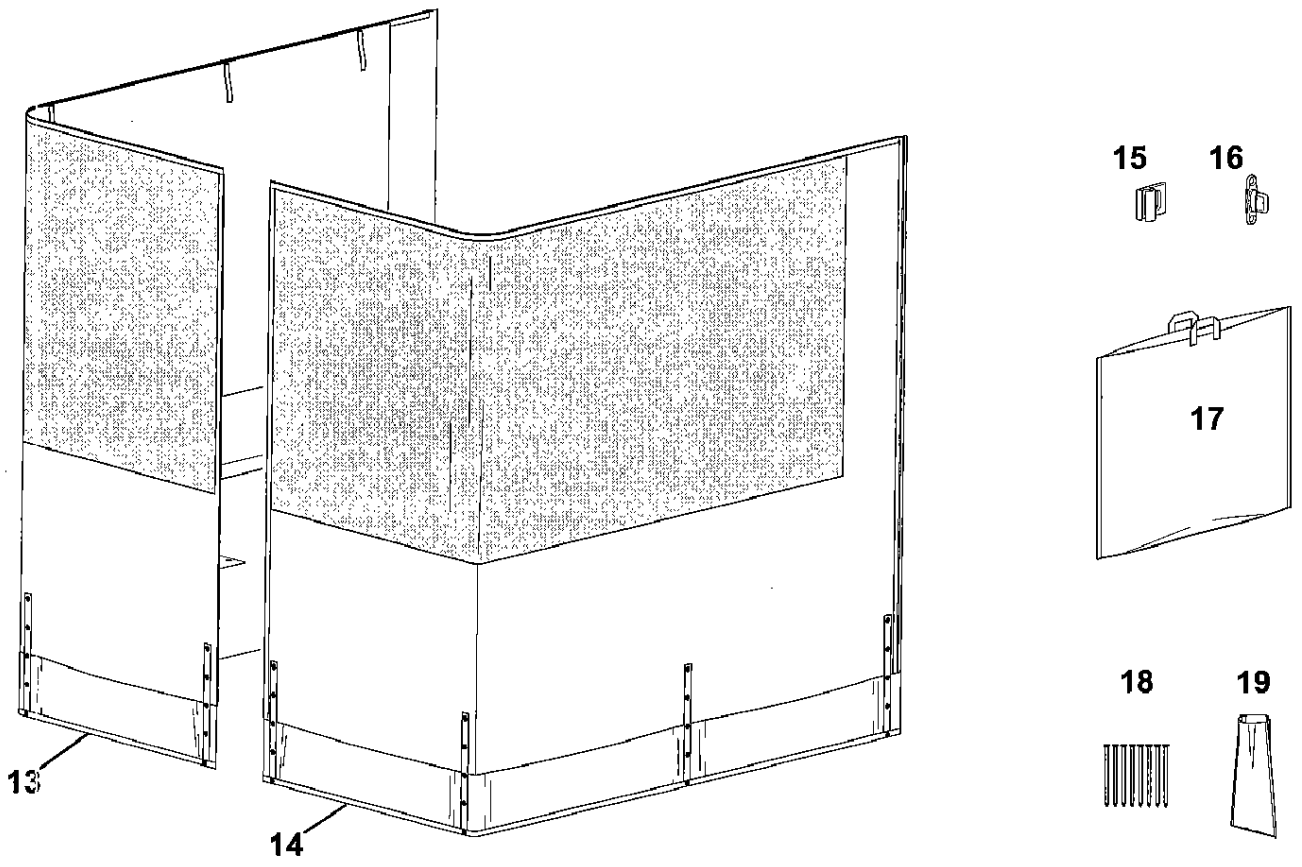

ROOMS & WALLS

OUTBACK AWNING & ROOM WITH ROUND TUBE FRAME ILLUSTRATED PARTS LIST

outback501a

PRESIDENT'S CLUB MANUAL

Item	Part Number	Description	Notes
OUTBACK AWNING			
1	R834541	Canopy	
	-01X	Fits Canopy Assy: ZN0101	
	-02X	ZN0102	
	-03X	ZN0103	
	-04X	ZN0104	
	-05X	ZN0105	
	-06X	ZN0106	
2	R834548	Zipper Insert	
	-01	Fits Canopy Assy ZN0101, ZN0102, ZN0103	
	-02	ZN0104, ZN0105, ZN0106	
3	0157nn	Awning Rail	2
4	ZN0003	Arm Assy	
	-01	Fits Canopy Assy ZN0101, ZN0104	
	-02	ZN0102, ZN0105	
	-03	ZN0103, ZN0106	
5	ZN0005	Lead Bar Assy	
6	ZN0004	Crowning Bar Assy	
7	ZN0006	Upper Mounting Bracket w/ mounting hardware	2
8	ZN0007	Lower Mounting Bracket w/ mounting hardware	2
9	ZN0008	Lower Securing Bracket w/ mounting hardware and Pin	2
10	840420	Pin w/ Spring Clip	2
11	840006	Cable Assy, Ramp Support	
12	840007C	S-Hook	3
OUTBACK ROOM			
13	R834542	Driver's Panel	
	-01W	Fits Ramp Size 98" x 74-81" & 102" x 74-81"	
	-02W	98" x 82-88" & 102" x 82-88"	
	-03W	98" x 88-96" & 102" x 88-96"	
14	R834543	Passenger Panel	
	-01W	Fits Ramp Size 98" x 74-81" & 102" x 74-81"	
	-02W	98" x 82-88" & 102" x 82-88"	
	-03W	98" x 88-96" & 102" x 88-96"	
15	901048	Sliding Eyelet	3
16	901036	Twist Snap Fastener	3
17	R840018	Storage Bag	
18	R940019	Spike	3
19	901036	Spike Storage Bag	3

- Notes:
1. X = Color; nn = Length in inches
 2. Items marked with note 2 are included in bracket kit ZN0001N.
 3. Hardware pack ZN0009 includes items marked with note 3 and two bungee cords