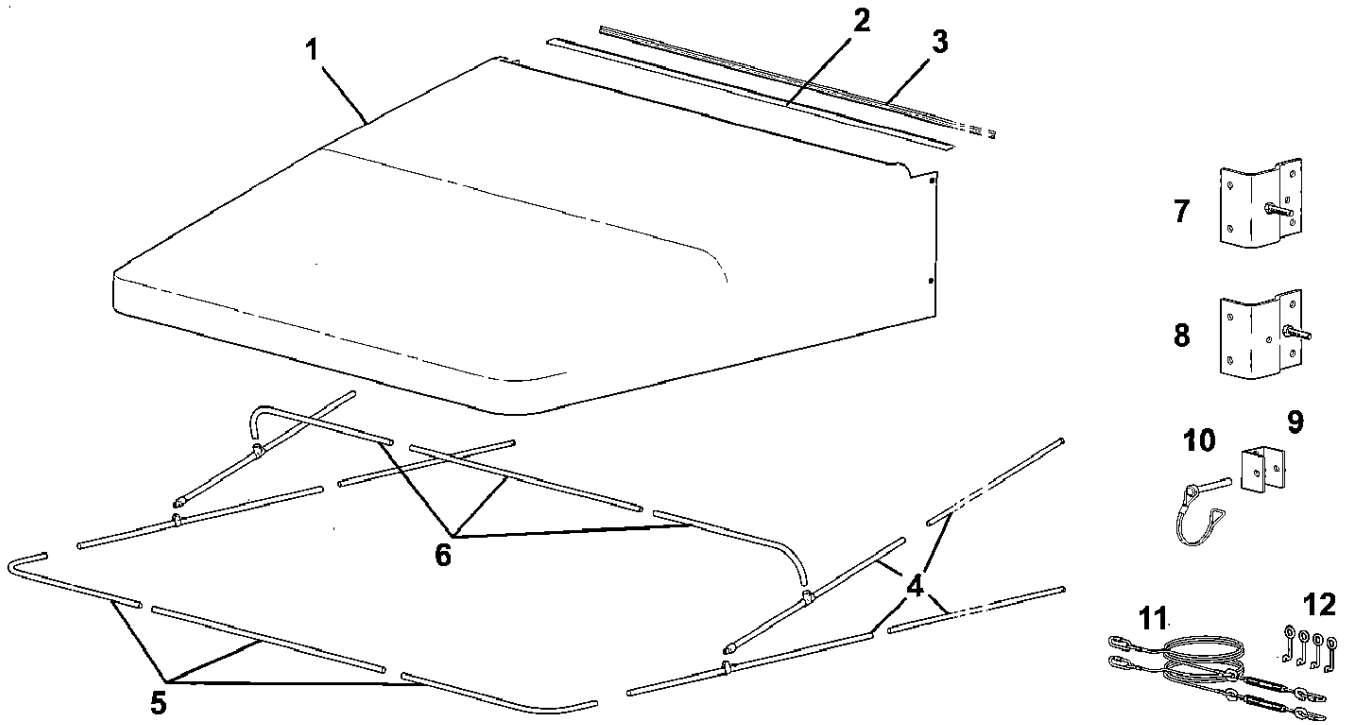

ROOMS & WALLS

OUTBACK AWNING & ROOM WITH ROUND TUBE FRAME ILLUSTRATED PARTS LIST

outback501a

PRESIDENT'S CLUB MANUAL

Item	Part Number	Description	Notes
OUTBACK AWNING			
1	R834541	Canopy	
	-01X	Fits Canopy Assy: ZN0101	
	-02X	ZN0102	
	-03X	ZN0103	
	-04X	ZN0104	
	-05X	ZN0105	
	-06X	ZN0106	
2	R834548	Zipper Insert	
	-01	Fits Canopy Assy ZN0101, ZN0102, ZN0103	
	-02	ZN0104, ZN0105, ZN0106	
3	0157nn	Awning Rail	2
4	ZN0003	Arm Assy	
	-01	Fits Canopy Assy ZN0101, ZN0104	
	-02	ZN0102, ZN0105	
	-03	ZN0103, ZN0106	
5	ZN0005	Lead Bar Assy	
6	ZN0004	Crowning Bar Assy	
7	ZN0006	Upper Mounting Bracket w/ mounting hardware	2
8	ZN0007	Lower Mounting Bracket w/ mounting hardware	2
9	ZN0008	Lower Securing Bracket w/ mounting hardware and Pin	2
10	840420	Pin w/ Spring Clip	2
11	840006	Cable Assy, Ramp Support	
12	840007C	S-Hook	3
OUTBACK ROOM			
13	R834542	Driver's Panel	
	-01W	Fits Ramp Size 98" x 74-81" & 102" x 74-81"	
	-02W	98" x 82-88" & 102" x 82-88"	
	-03W	98" x 88-96" & 102" x 88-96"	
14	R834543	Passenger Panel	
	-01W	Fits Ramp Size 98" x 74-81" & 102" x 74-81"	
	-02W	98" x 82-88" & 102" x 82-88"	
	-03W	98" x 88-96" & 102" x 88-96"	
15	901048	Sliding Eyelet	3
16	901036	Twist Snap Fastener	3
17	R840018	Storage Bag	
18	R940019	Spike	3
19	901036	Spike Storage Bag	3

- Notes:
1. X = Color; nn = Length in inches
 2. Items marked with note 2 are included in bracket kit ZN0001N.
 3. Hardware pack ZN0009 includes items marked with note 3 and two bungee cords